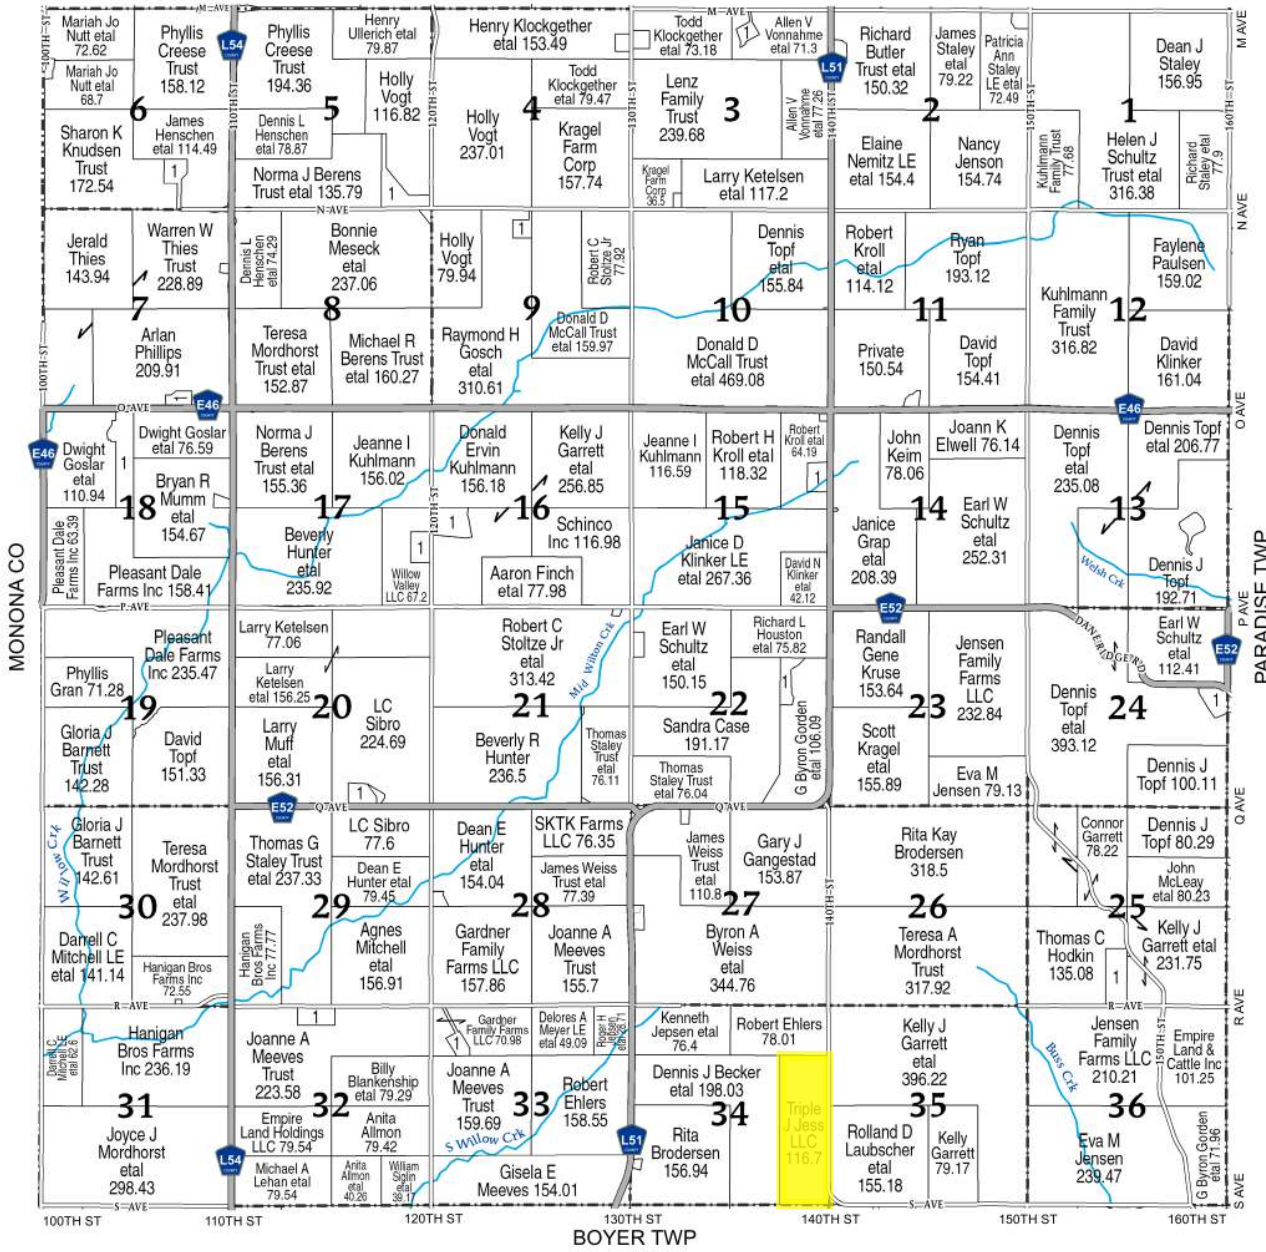

CHARTER OAK TWP

WILLOW TOWNSHIP

SECTION 3	
1	RED OWL FARMS II LLC 5.48
SECTION 5	
1	JURGENS, JAMES L ETAL 18.73
SECTION 6	
1	GRINDLE, LYNETTE E 10.1
SECTION 7	
1	PHILLIPS, ARLAN ETAL 6.19
SECTION 9	
1	MASCHHOFFS LLC 5.95
SECTION 15	
1	VOGT, BURDETTE L ETAL 10.1
SECTION 16	
1	WINGROVE, MICHAEL JOSEPH ETAL 16.93

SECTION 17	
1	MAHLBERG, DARRELL N ETAL 10
SECTION 18	
1	MESECK, RONALD L ETAL 30.16
SECTION 20	
1	STOLTZE JR, ROBERT C 8.96
SECTION 22	
1	MAACK, RUSSELL D ETAL 10.22
SECTION 24	
1	MASCHHOFFS LLC 10.9
SECTION 25	
1	TRUITT, HOPE L 19.57
SECTION 32	
1	KLINKER, DAVID 10.56
SECTION 33	
1	RED OWL FARMS II LLC 7.14