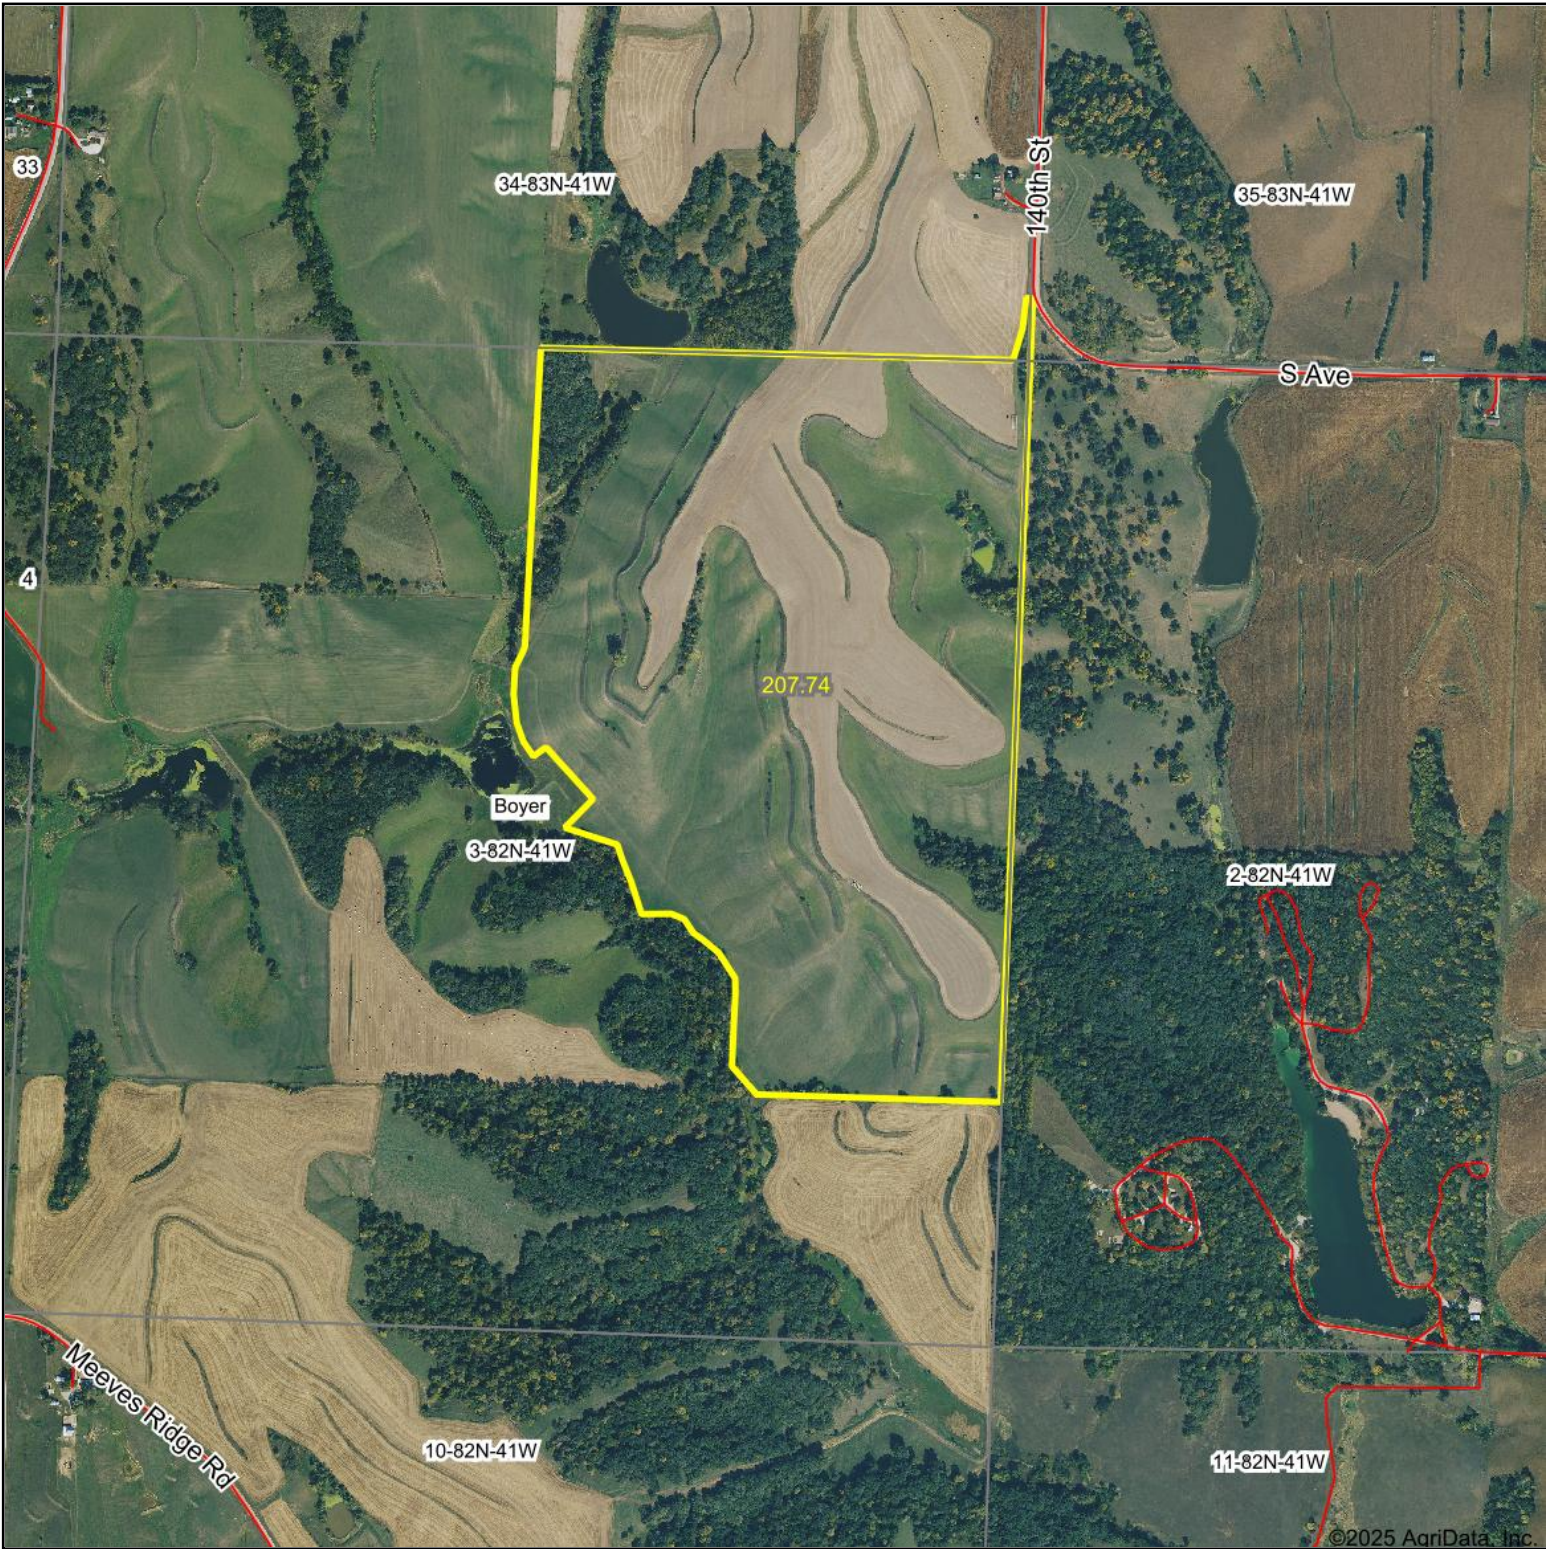

Aerial Map

©2025 AgriData, Inc.

Boundary Center: 41° 56' 43.26, -95° 36' 1.28

3-82N-41W
Crawford County
Iowa

Maps Provided By:
surety
CUSTOMIZED ONLINE MAPPING
© AgriData, Inc. 2023 www.AgriDataInc.com

1/21/2025