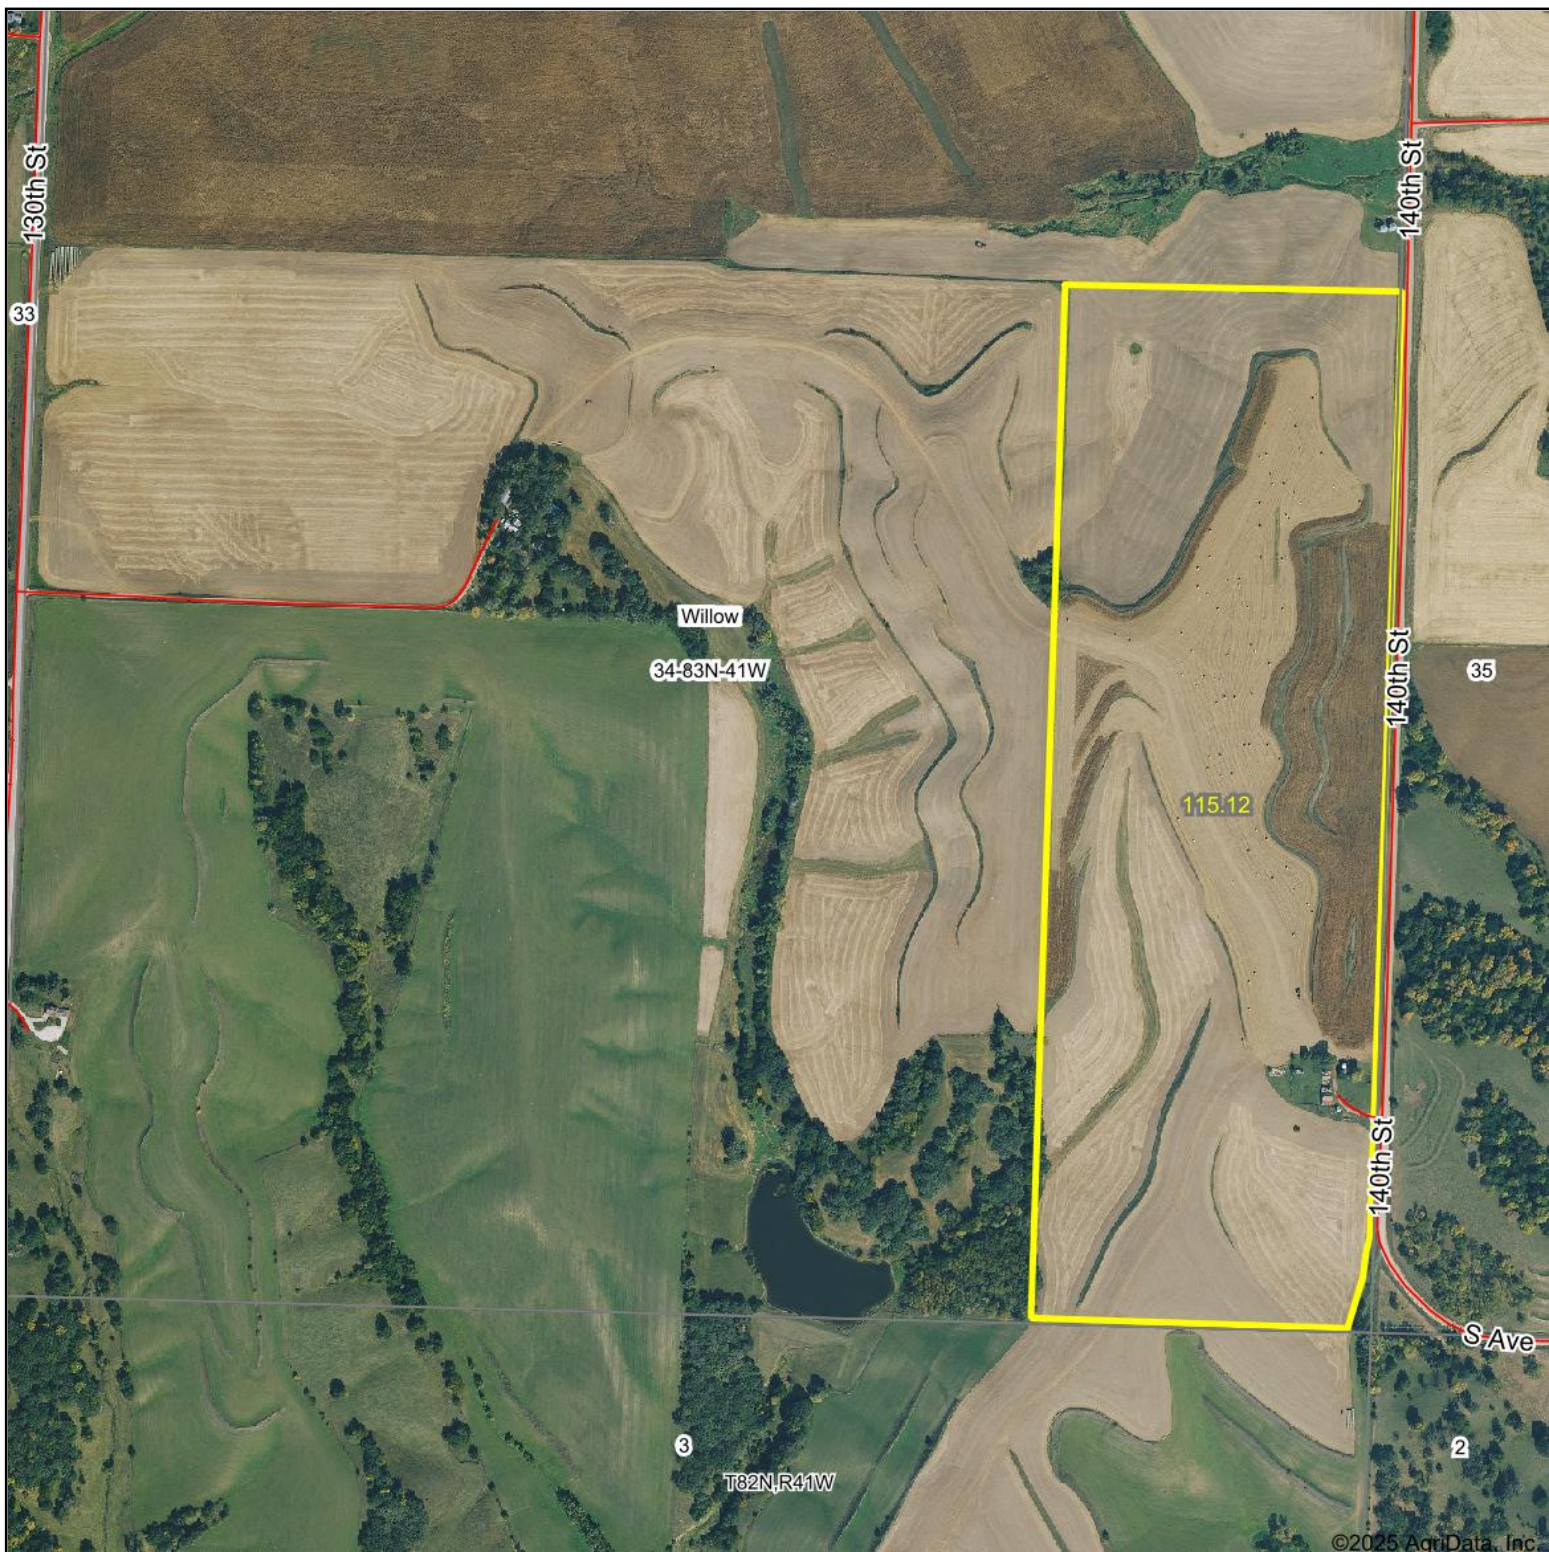

Aerial Map

Boundary Center: 41° 57' 20.83, -95° 35' 52.01

34-83N-41W
Crawford County
Iowa

Maps Provided By:

CUSTOMIZED ONLINE MAPPING
© AgriData, Inc. 2023 www.AgriDataInc.com

1/21/2025