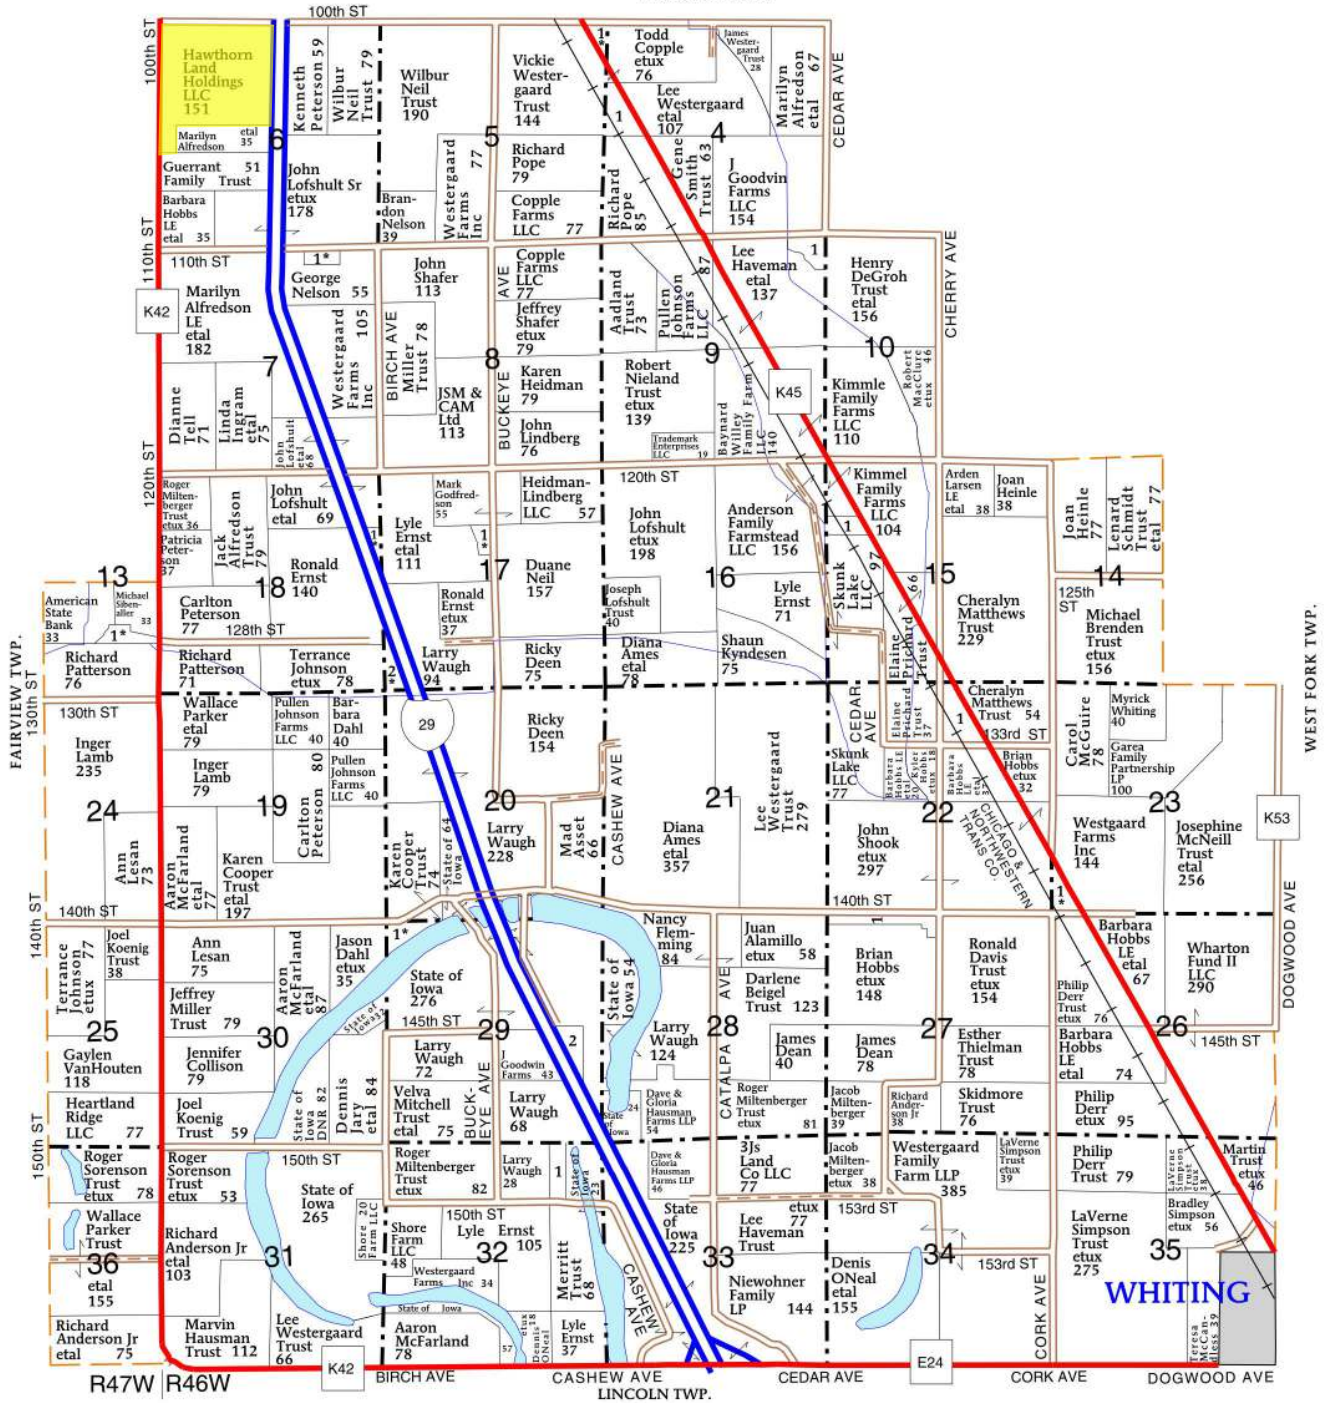

(Landowners)  
WOODBURY CO.

**LAKE TOWNSHIP**

<b>SECTION 4</b>	
1 WESTERGAARD TRUST, VICKIE	8
<b>SECTION 5</b>	
1 SMITH TRUST, GENE ETAL	6
<b>SECTION 7</b>	
1 LOFSHULT II, JOHN ETUX	7

<b>SECTION 9</b>	
1 KAUFMAN, KERRY	11
<b>SECTION 13</b>	
1 KOENIG, CURTISS ETUX	12
<b>SECTION 15</b>	
1 RIVER VALLEY AG SUPPLY LLC	10
<b>SECTION 17</b>	
1 DEANDA, ARTURO ETAL	7

2 JOHNSON, TERRANCE ETUX	10
<b>SECTION 18</b>	
1 ERNST, LYLE ETAL	7
<b>SECTION 22</b>	
1 HOBBS, BARBARA	15
<b>SECTION 23</b>	
1 LINDEN, VANCE ETUX	5

<b>SECTION 27</b>	
1 HOBBS, KYLER	7
<b>SECTION 29</b>	
1 DAHL, JASON ETUX	7
2 PATTERSON, RICHARD	14
<b>SECTION 32</b>	
1 DAVE & GLORIA HAUSMAN FARMS LLP	12