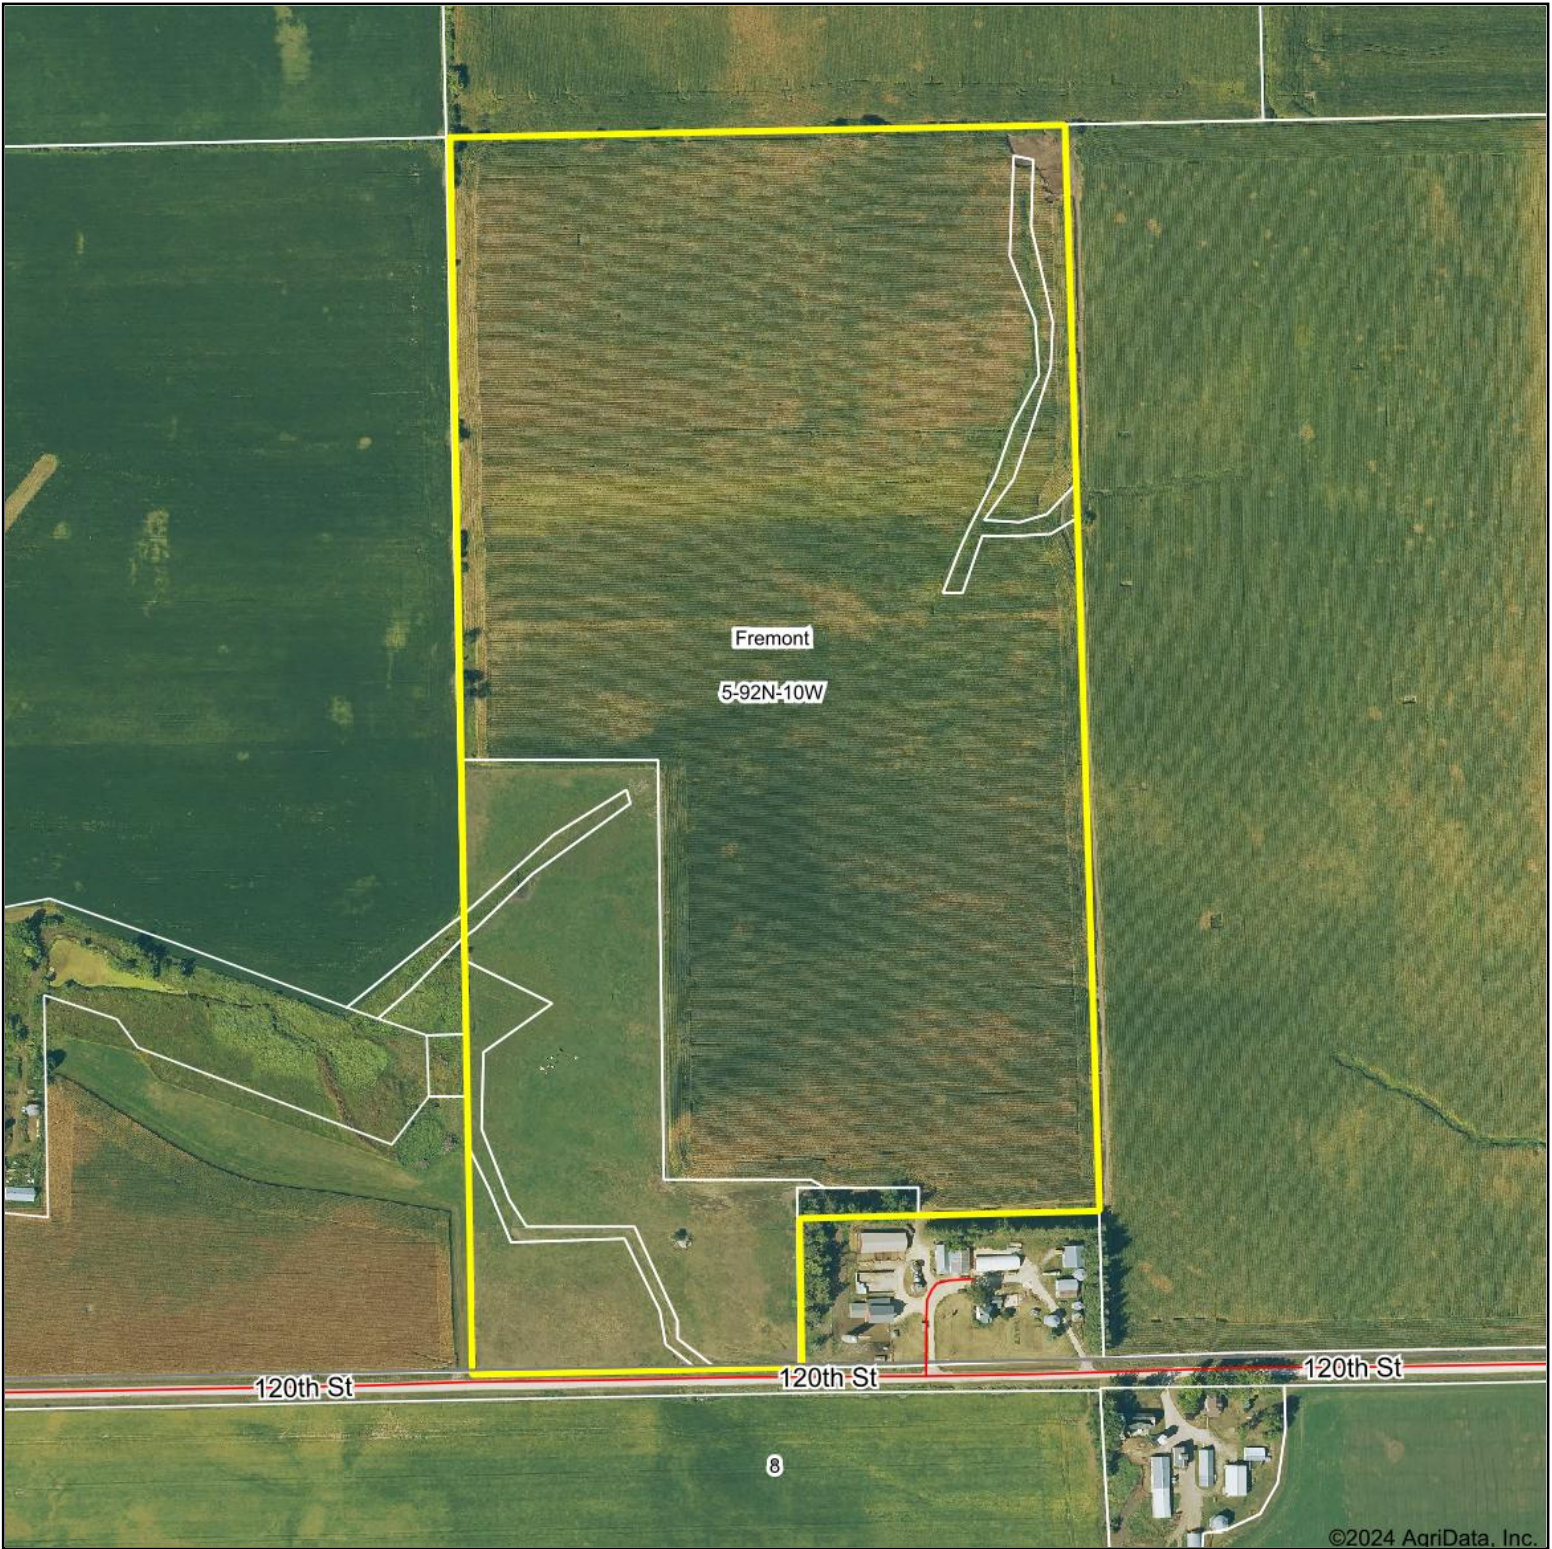

Aerial Map - Tract 1

©2024 AgriData, Inc.

Boundary Center: 42° 48' 21.53, -92° 3' 17.82

5-92N-10W
Fayette County
Iowa

12/16/2024

Maps Provided By:

© AgriData, Inc. 2023 www.AgriDataInc.com

Field borders provided by Farm Service Agency as of 5/21/2008.