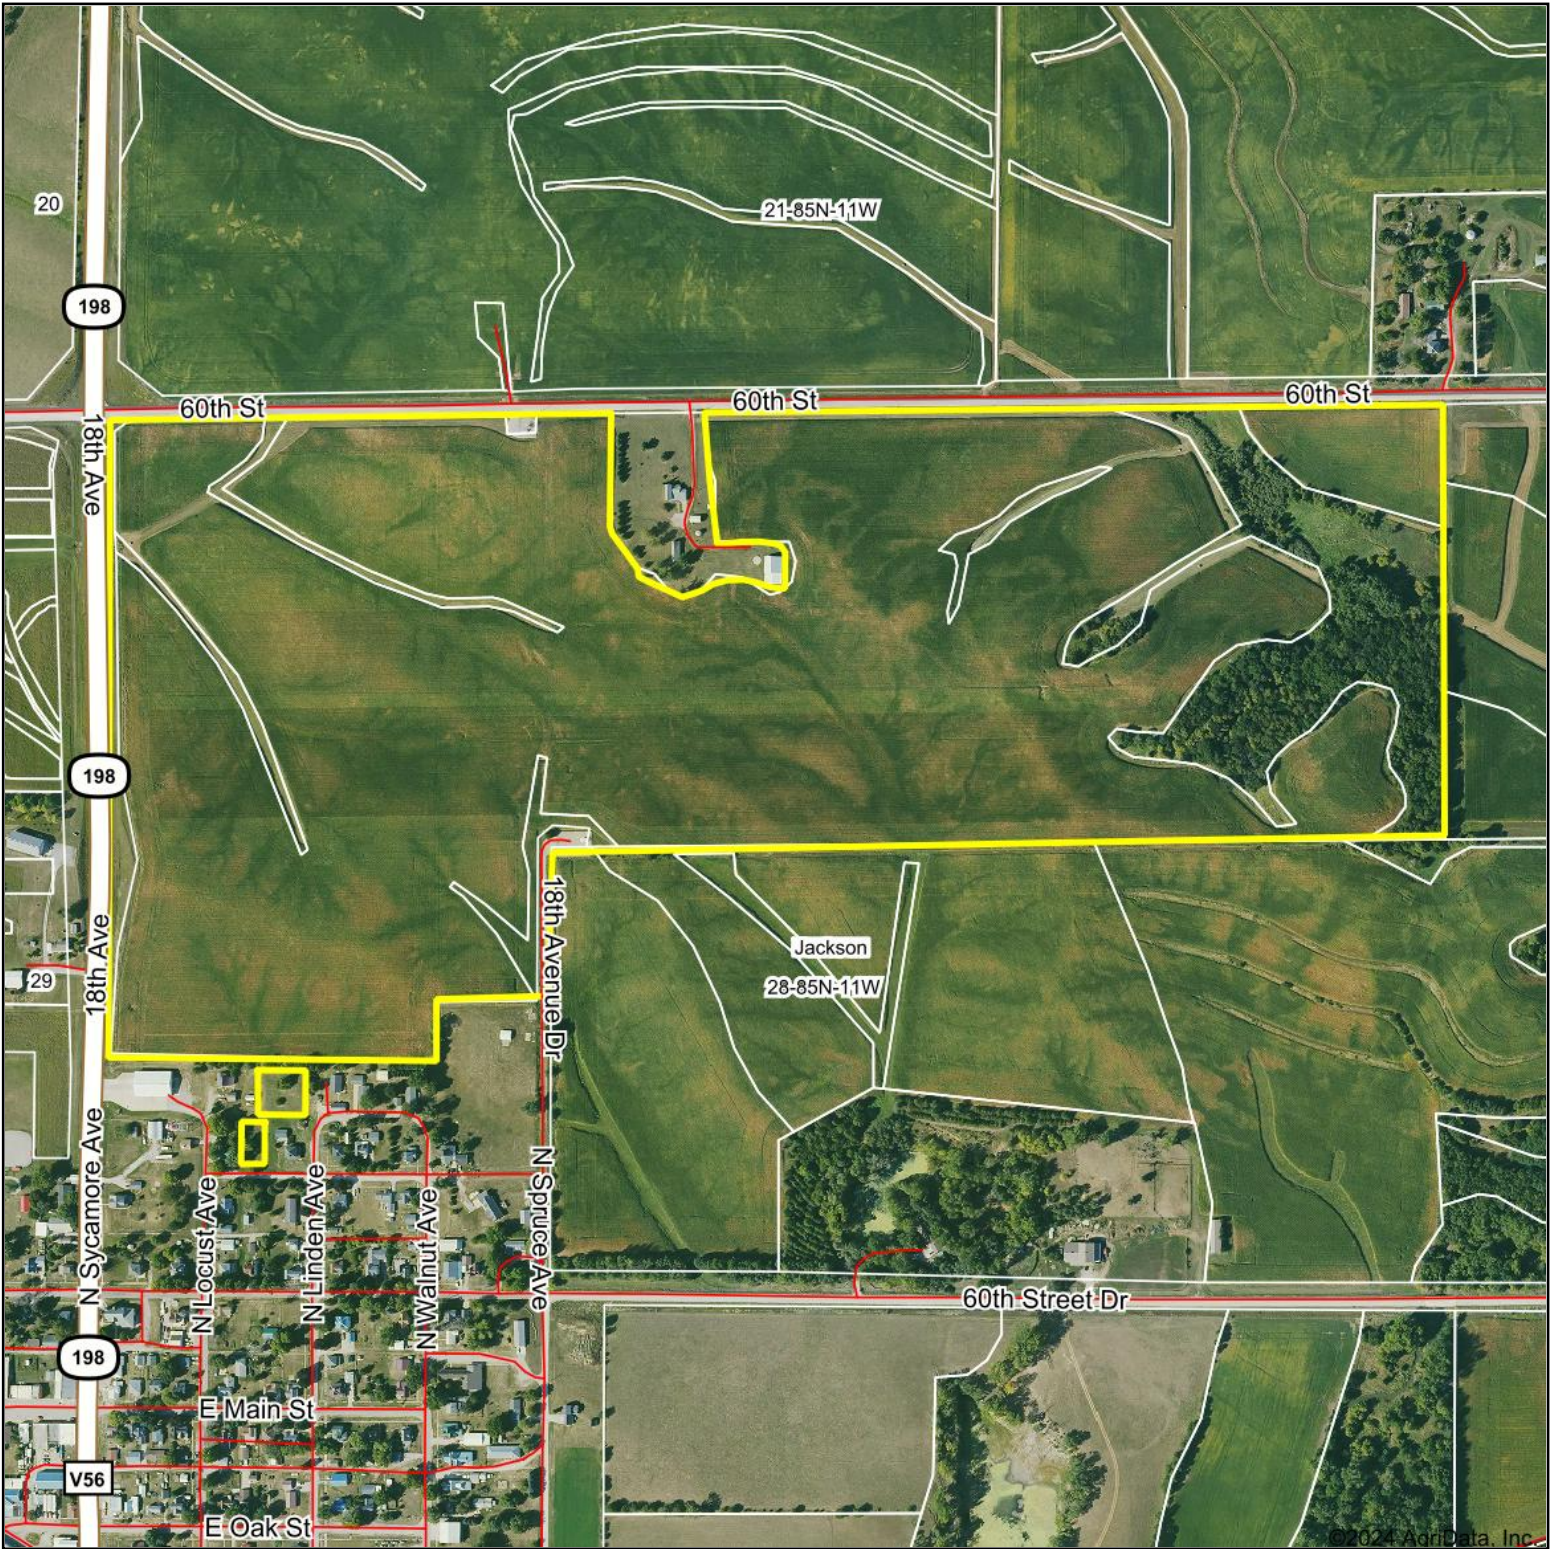

# Aerial Map - Tract 1

Boundary Center: 42° 8' 56.92, -92° 8' 10.43

**28-85N-11W**  
**Benton County**  
**Iowa**

12/13/2024

Maps Provided By:

© AgriData, Inc. 2023 www.AgridataInc.com

Field borders provided by Farm Service Agency as of 5/21/2008.