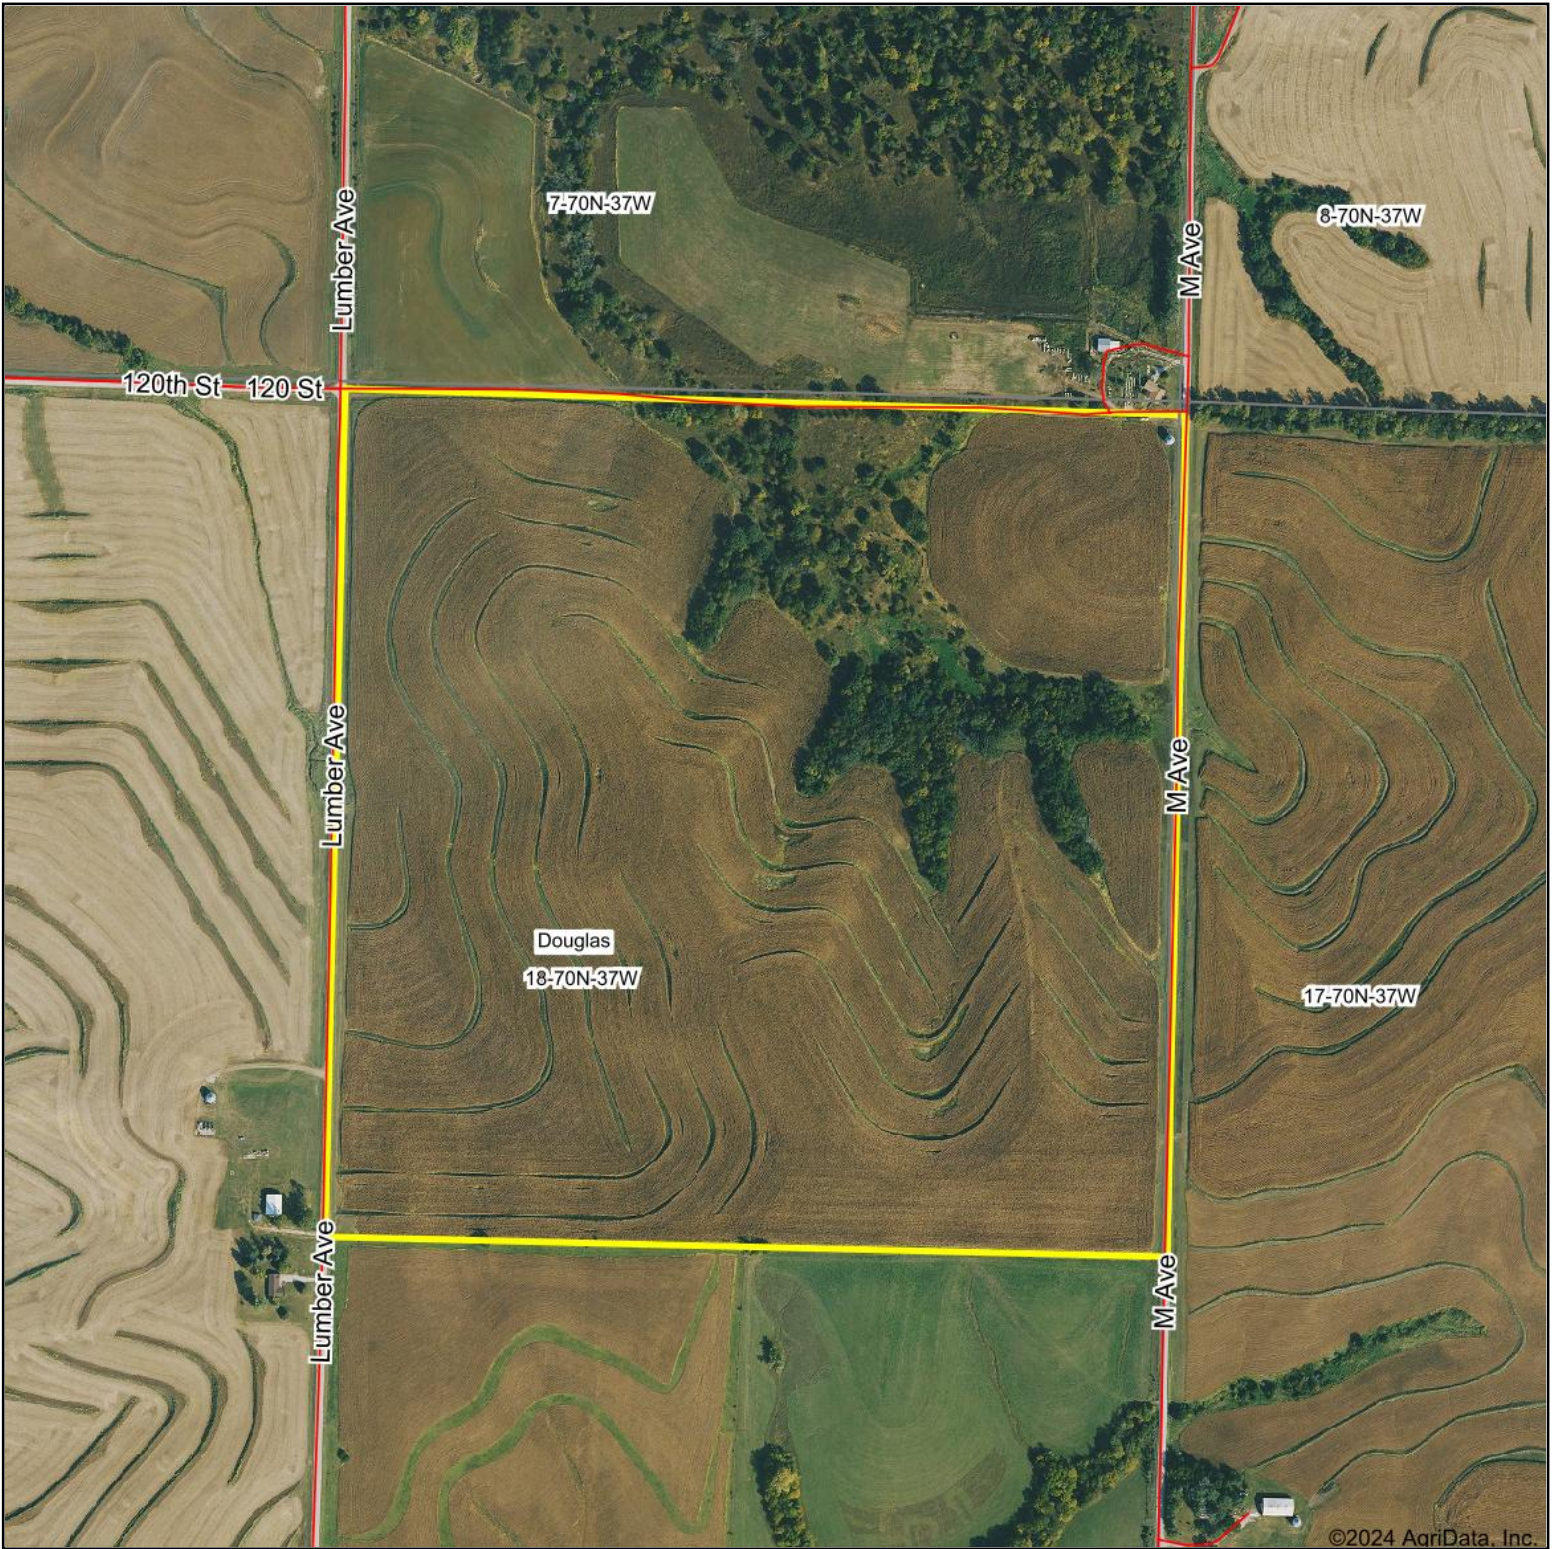

Aerial Map

©2024 AgriData, Inc.

Boundary Center: 40° 52' 5.9, -95° 8' 32.93

18-70N-37W
Page County
Iowa

Maps Provided By:
surety
CUSTOMIZED ONLINE MAPPING
© AgriData, Inc. 2023 www.AgriDataInc.com

10/28/2024