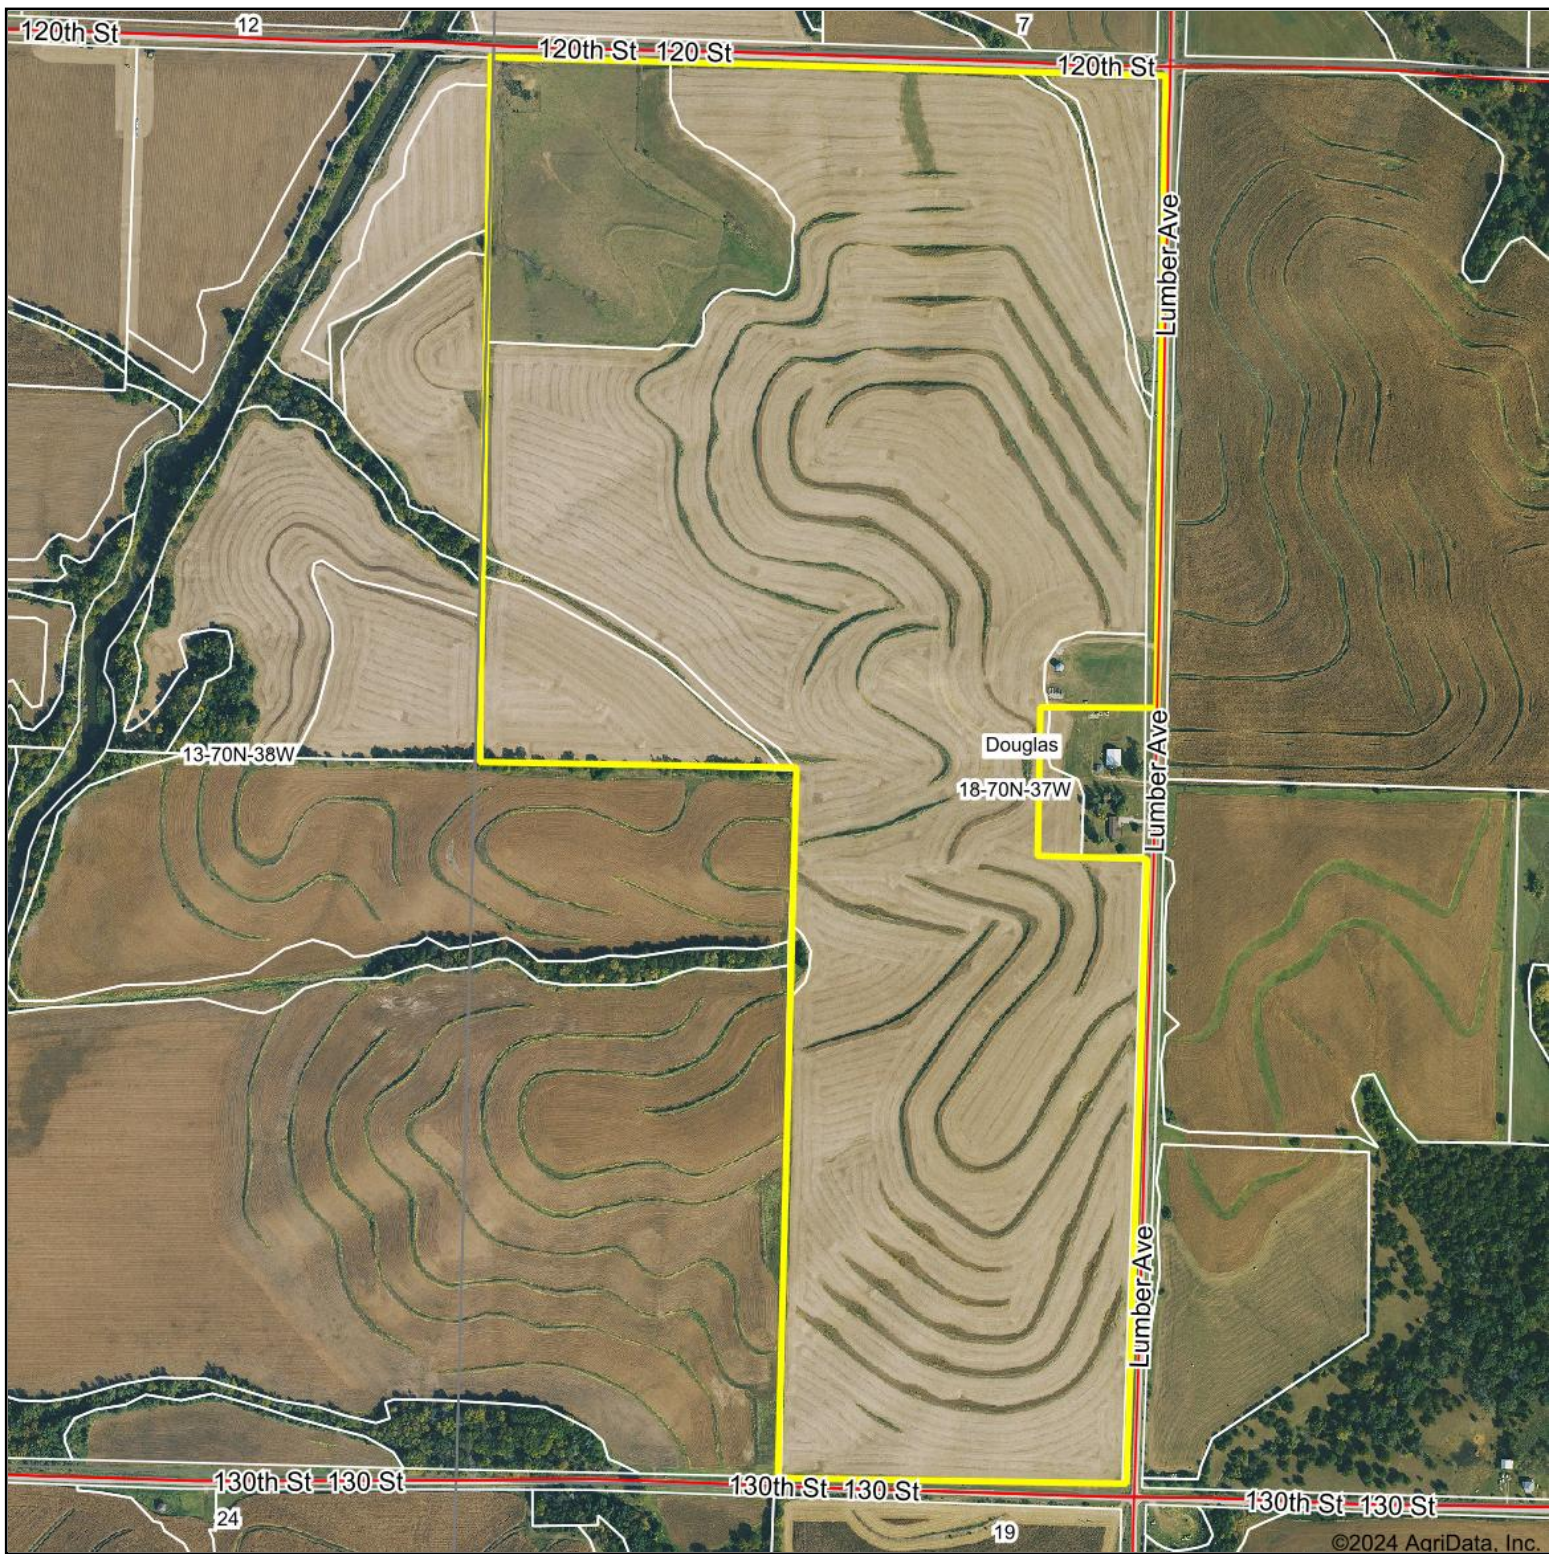

Aerial Map

©2024 AgriData, Inc.

Boundary Center: 40° 51' 53, -95° 9' 6.48

18-70N-37W
Page County
Iowa

Maps Provided By:
 surety
CUSTOMIZED ONLINE MAPPING
© AgriData, Inc. 2023 www.AgriDataInc.com

10/28/2024

Field borders provided by Farm Service Agency as of 5/21/2008.