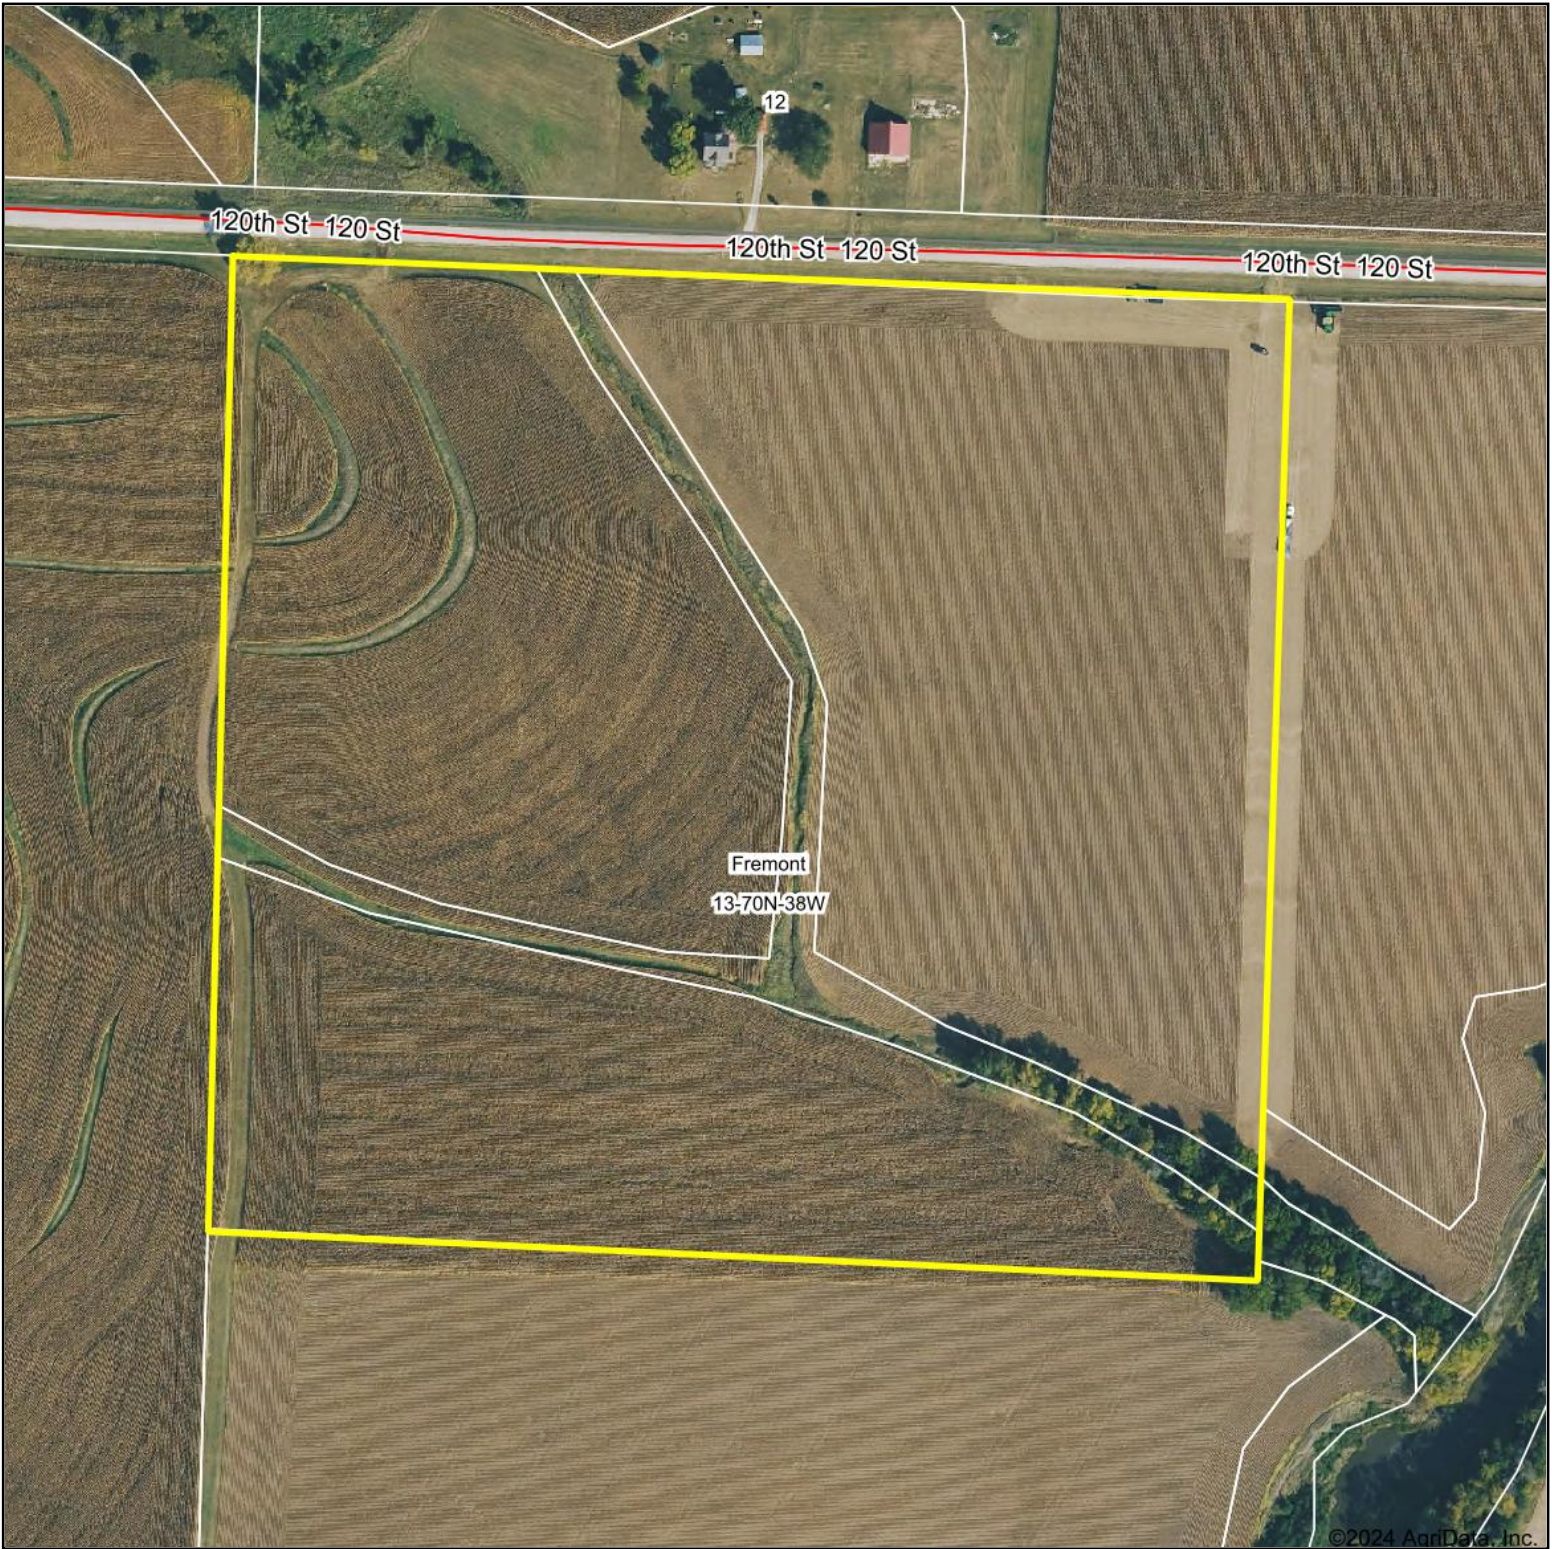

# Aerial Map

©2024 AgriData, Inc.

Boundary Center: 40° 52' 12.63, -95° 9' 48.68

**13-70N-38W**  
**Page County**  
**Iowa**

10/28/2024

Maps Provided By:

© AgriData, Inc. 2023 www.AgriDataInc.com

Field borders provided by Farm Service Agency as of 5/21/2008.