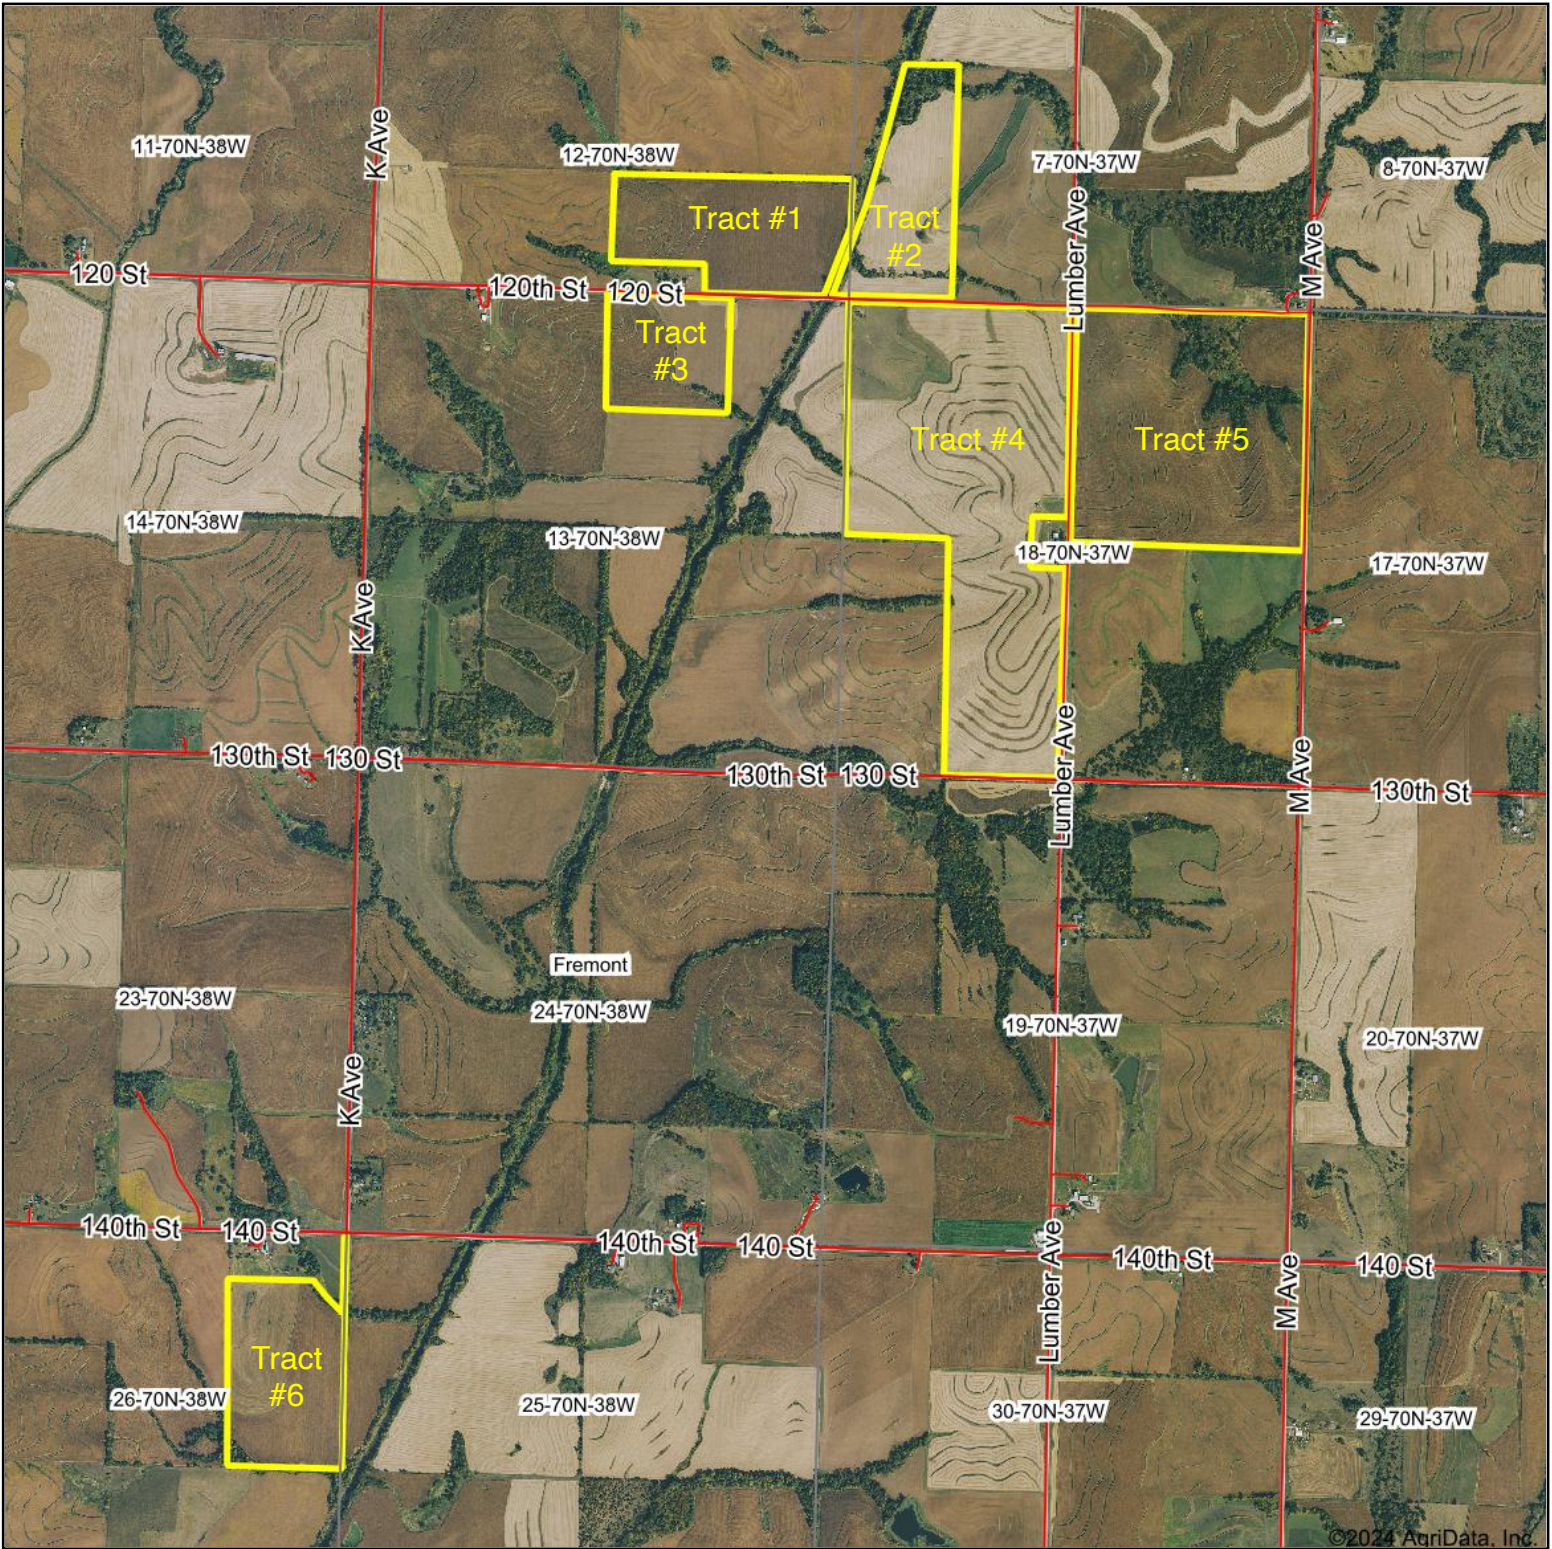

Aerial Map

©2024 AgriData, Inc.

Boundary Center: 40° 51' 27.2, -95° 9' 32.54

13-70N-38W
Page County
Iowa

Maps Provided By:

CUSTOMIZED ONLINE MAPPING
© AgriData, Inc. 2023 www.AgridataInc.com

10/28/2024