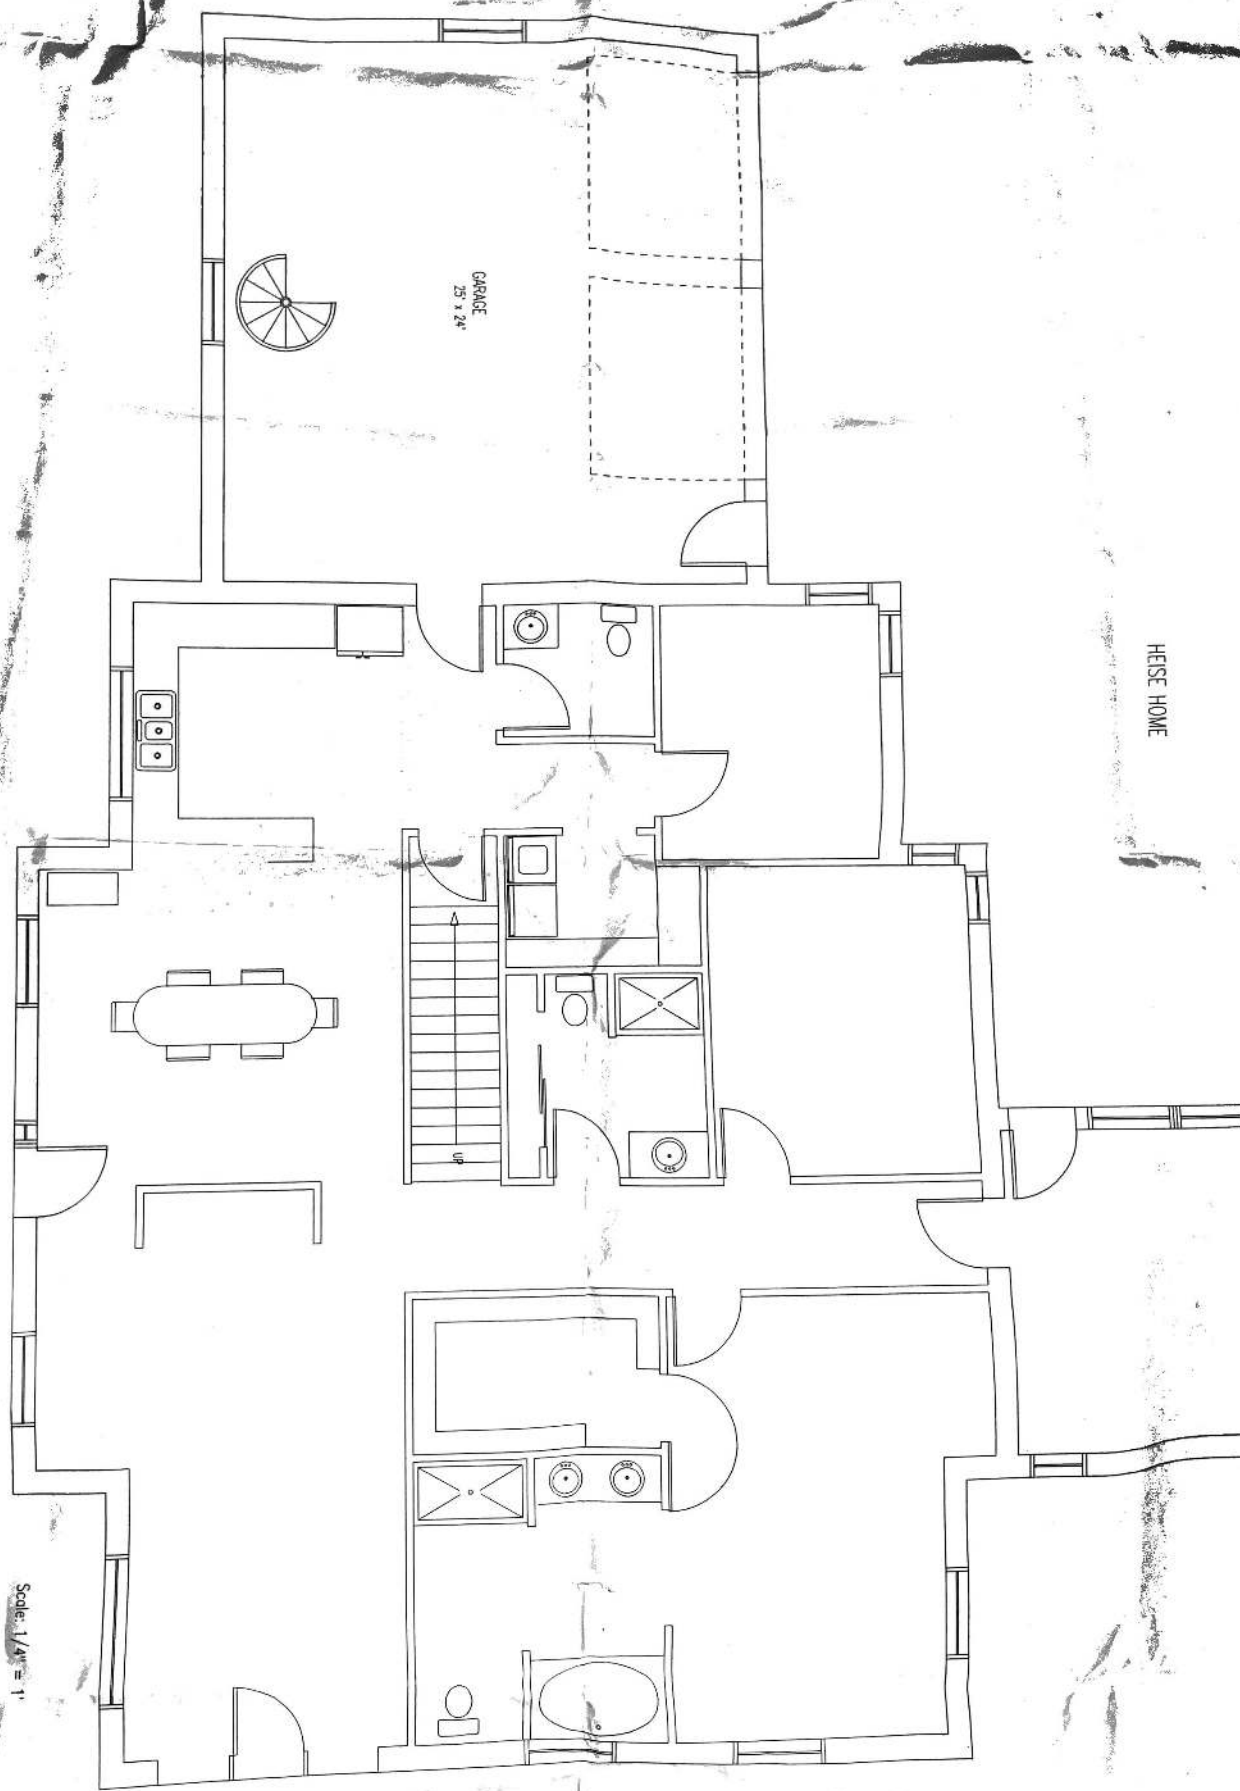

HEISE HOME

LIVING AREA
2850 sq. ft.

Scale: 1/4" = 1'