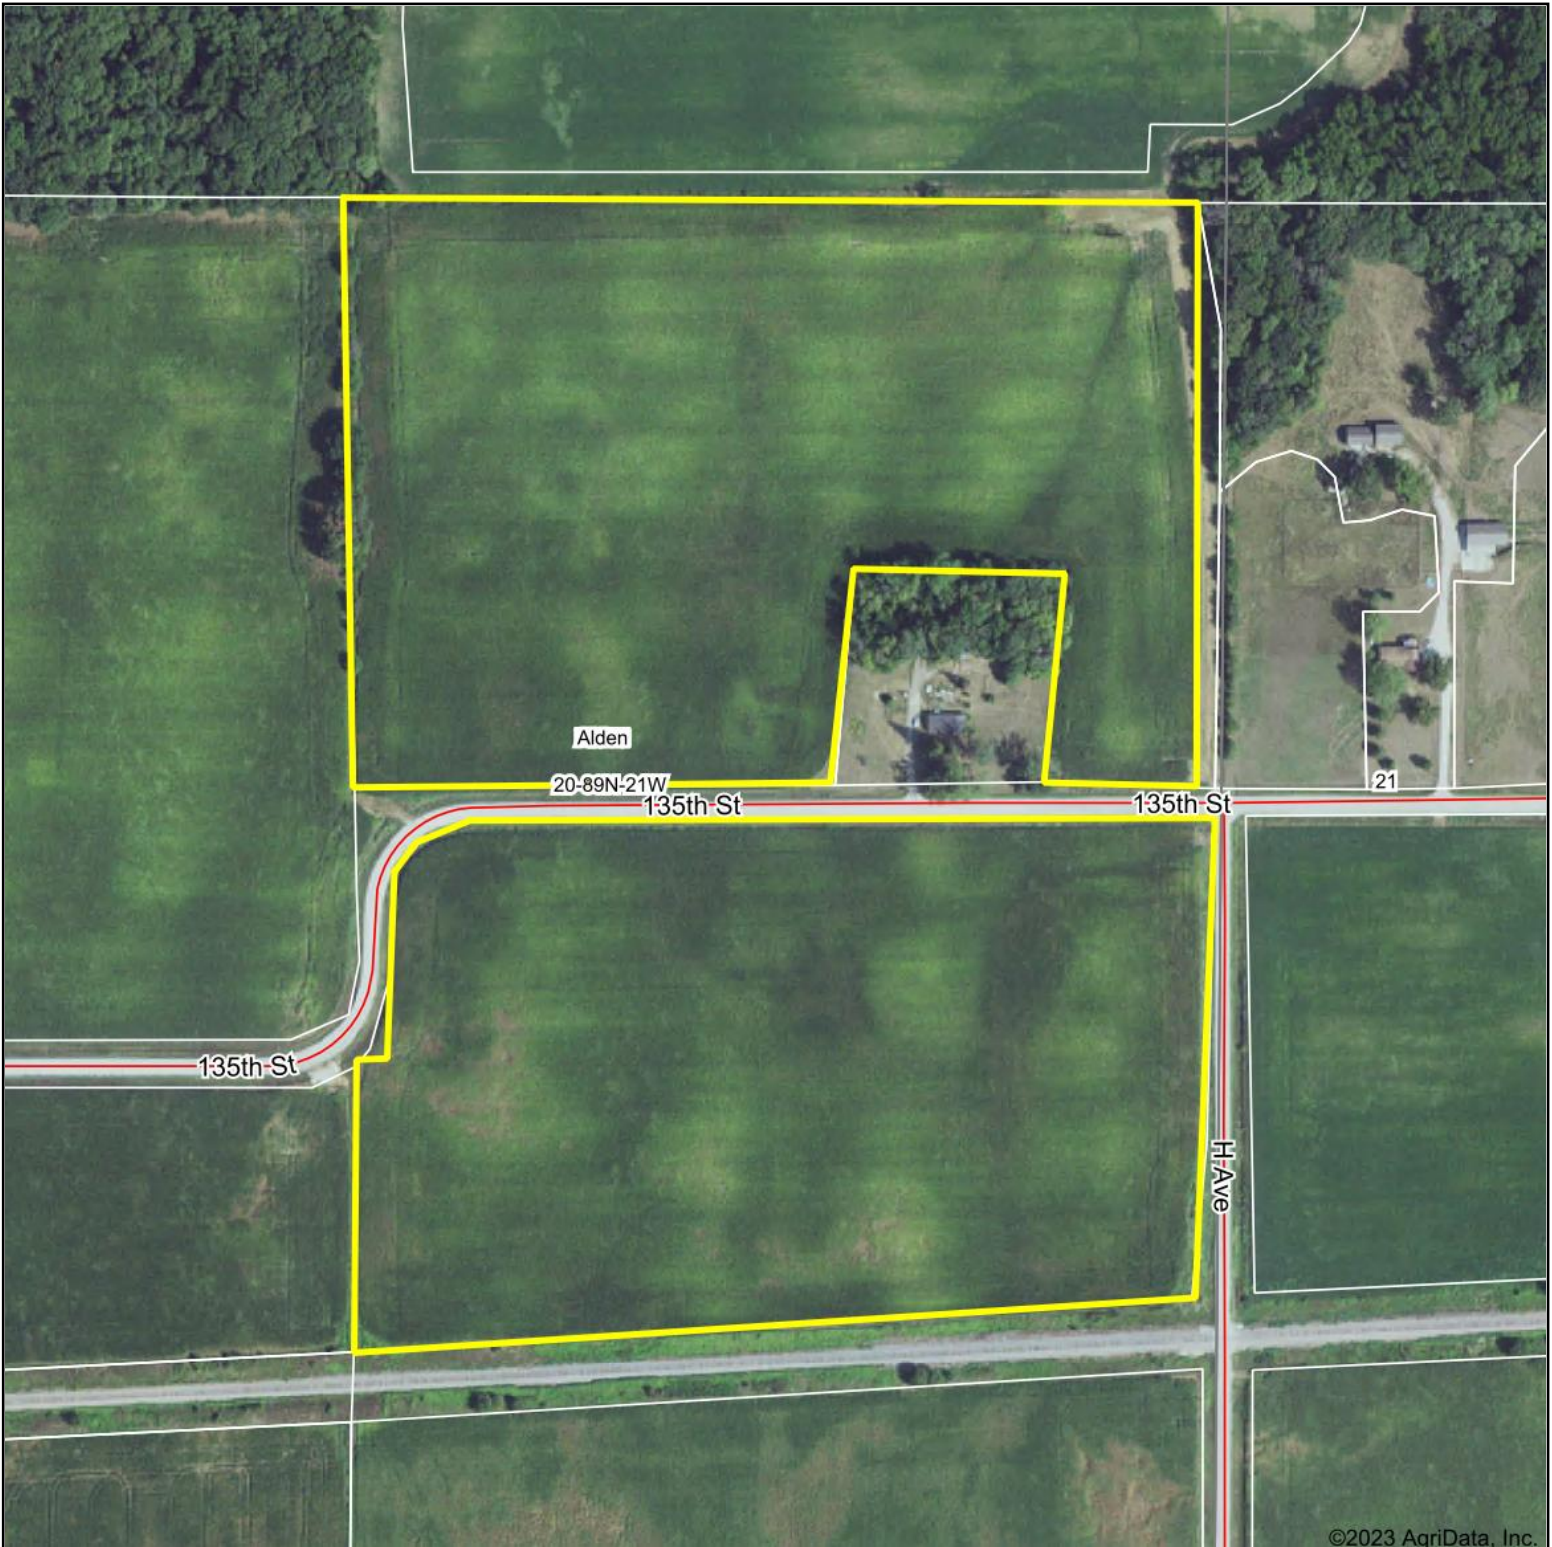

Aerial Map

Map Center: 42° 30' 29.38, -93° 20' 32.76

20-89N-21W
Hardin County
Iowa

2/7/2023

Maps Provided By:

© AgriData, Inc. 2021 www.AgriDataInc.com

Field borders provided by Farm Service Agency as of 5/21/2008.