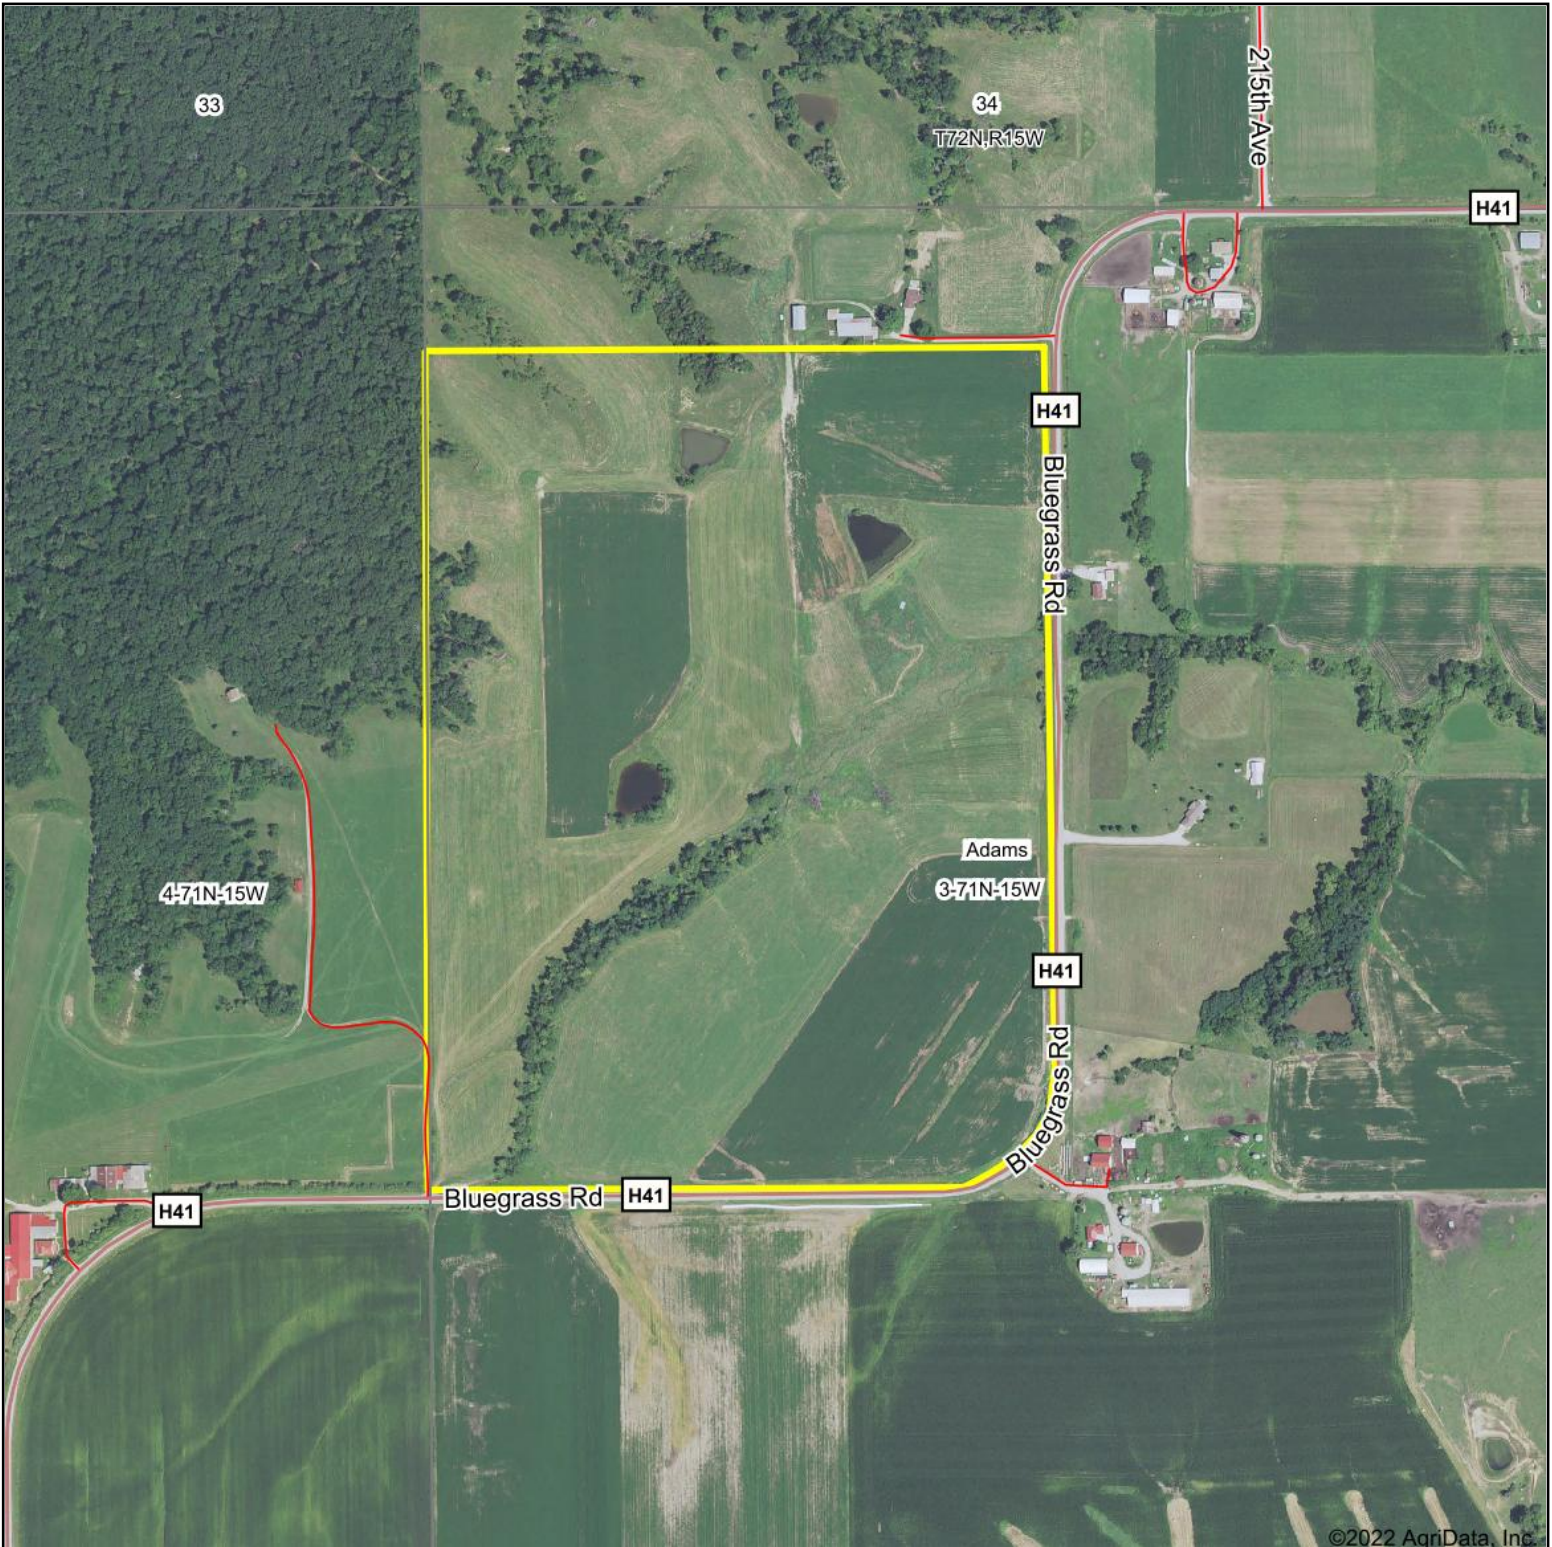

Aerial Map

©2022 AgriData, Inc.

Map Center: 40° 58' 56.51, -92° 34' 40.77

3-71N-15W
Wapello County
Iowa

8/1/2022

Maps Provided By:

© AgriData, Inc. 2021

www.AgriDataInc.com