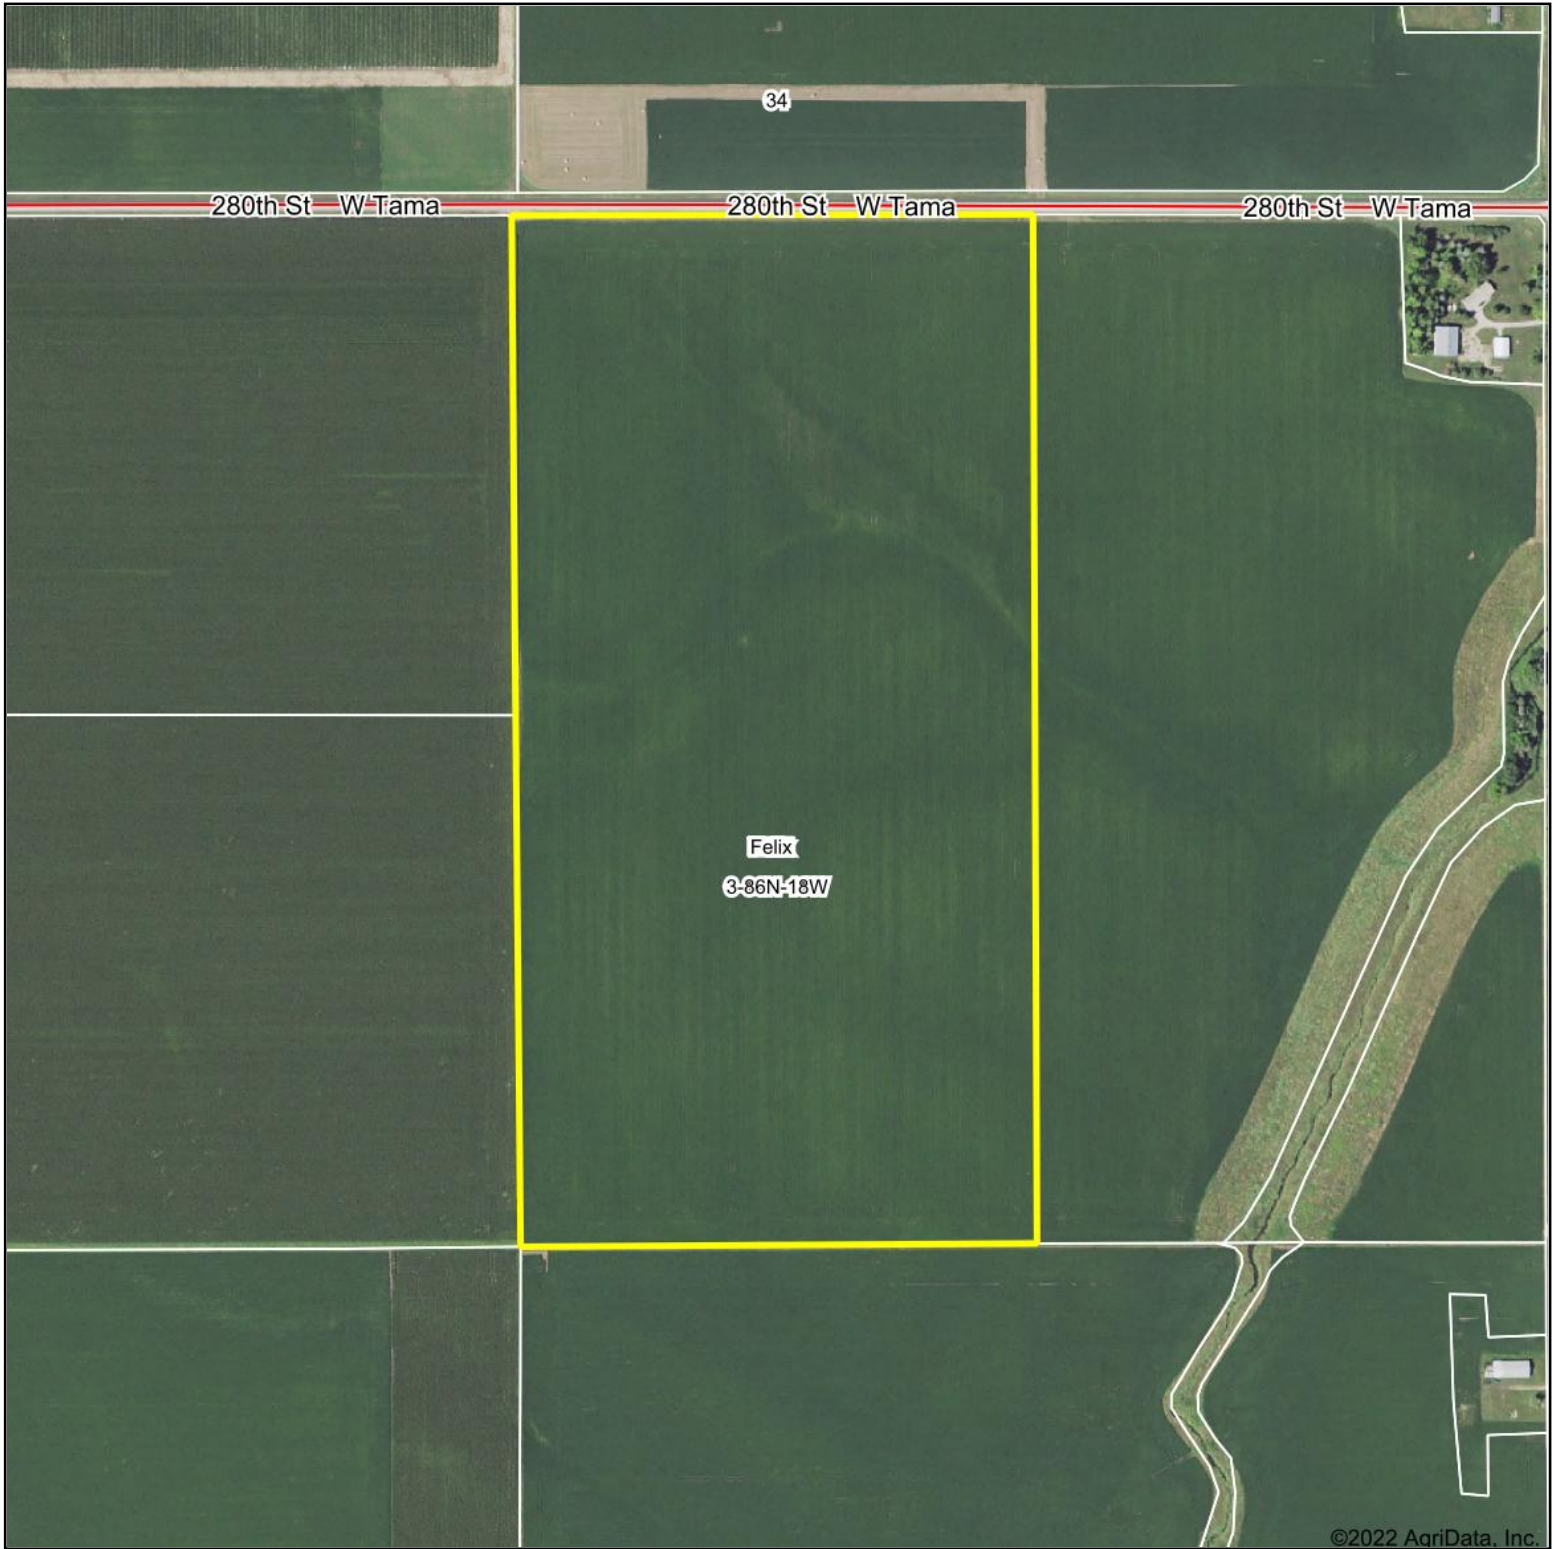

Aerial Map

©2022 AgriData, Inc.

Map Center: 42° 17' 32.71, -92° 55' 53.98

3-86N-18W
Grundy County
Iowa

7/8/2022

Maps Provided By:

© AgriData, Inc. 2021 www.AgriDataInc.com

Field borders provided by Farm Service Agency as of 5/21/2008.