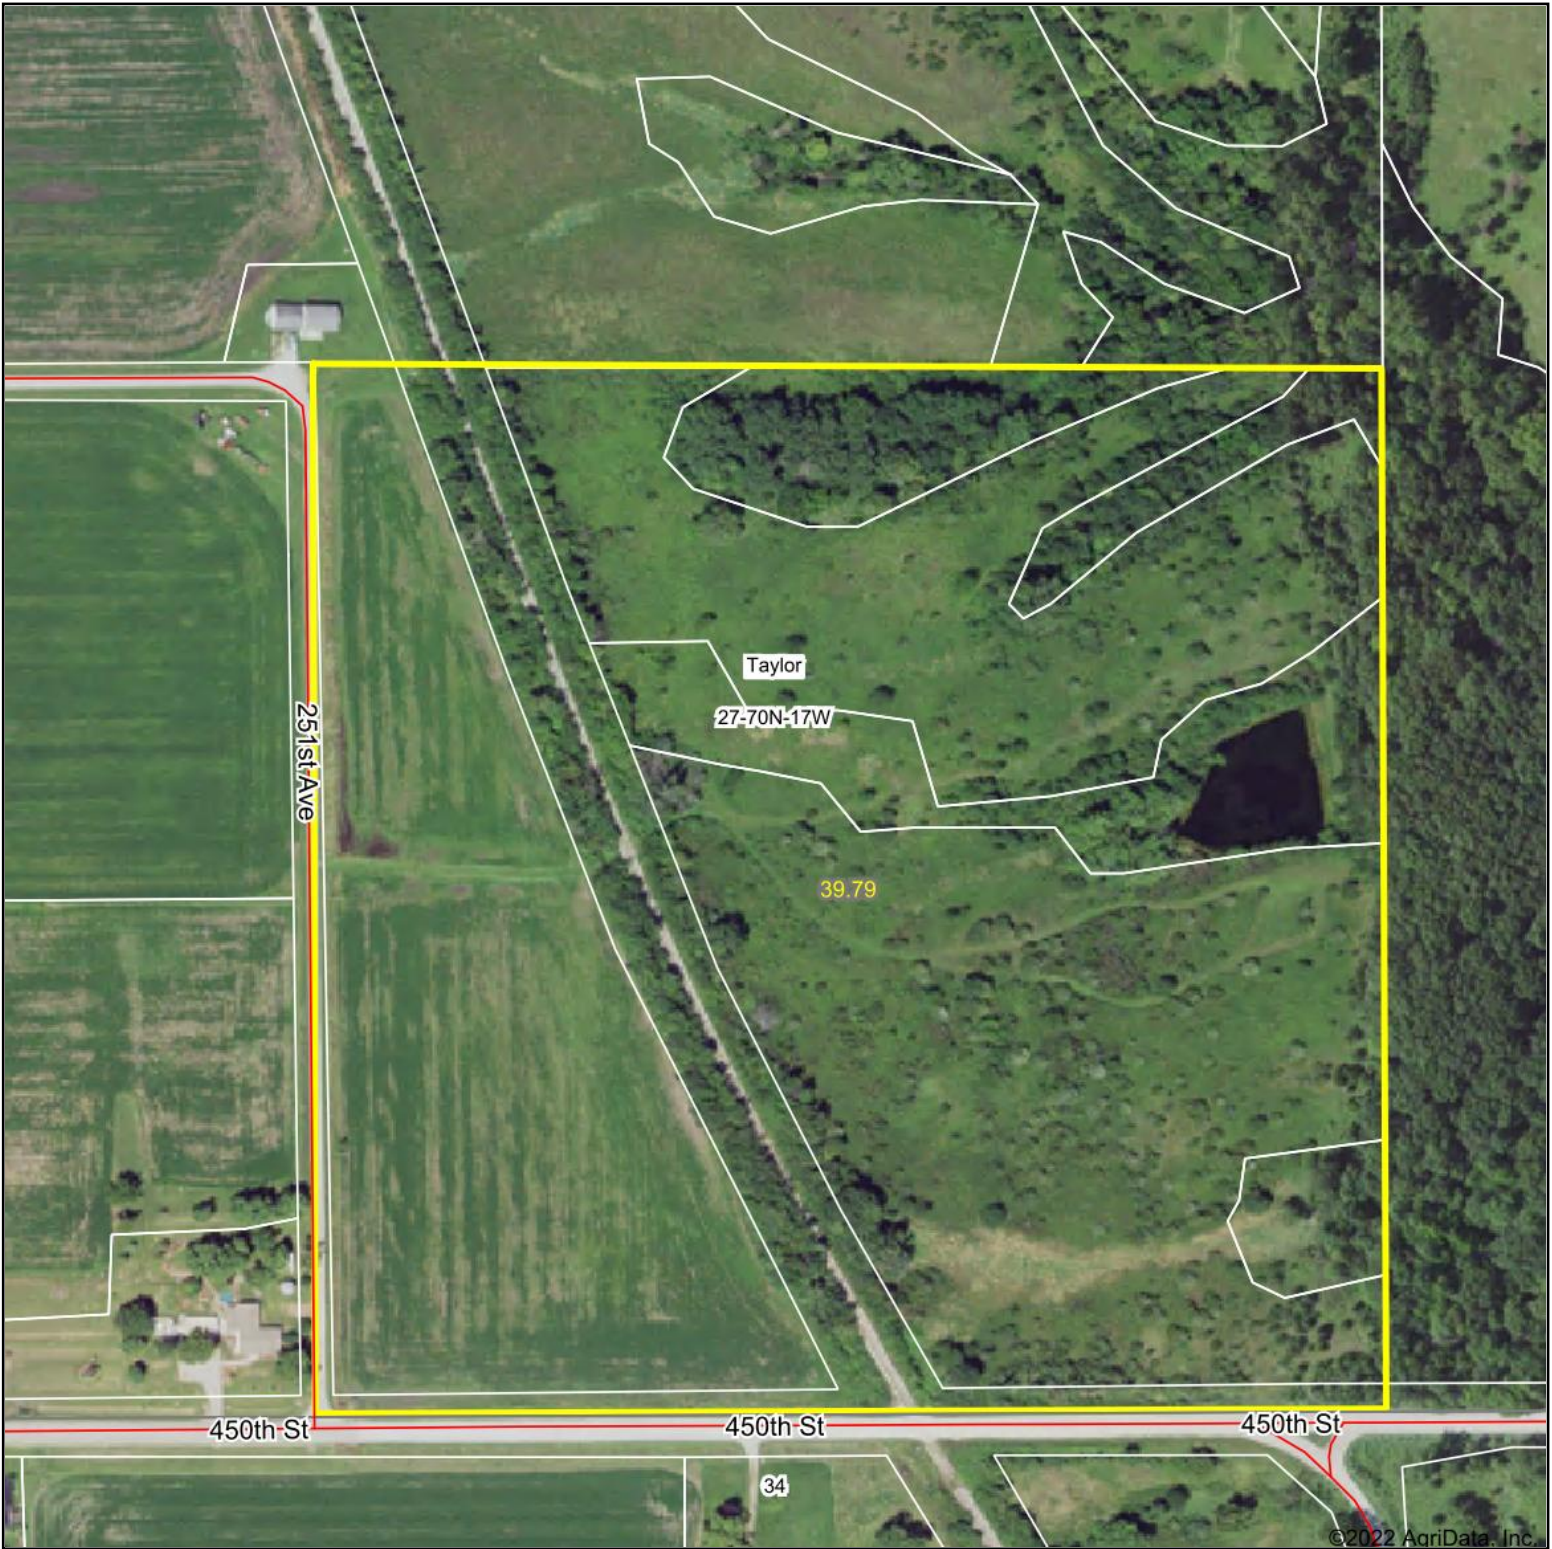

Aerial Map

Map Center: 40° 49' 45.61, -92° 48' 14.83

27-70N-17W
Appanoose County
Iowa

6/3/2022

Maps Provided By:

© AgriData, Inc. 2021 www.AgriDataInc.com

Field borders provided by Farm Service Agency as of 5/21/2008.