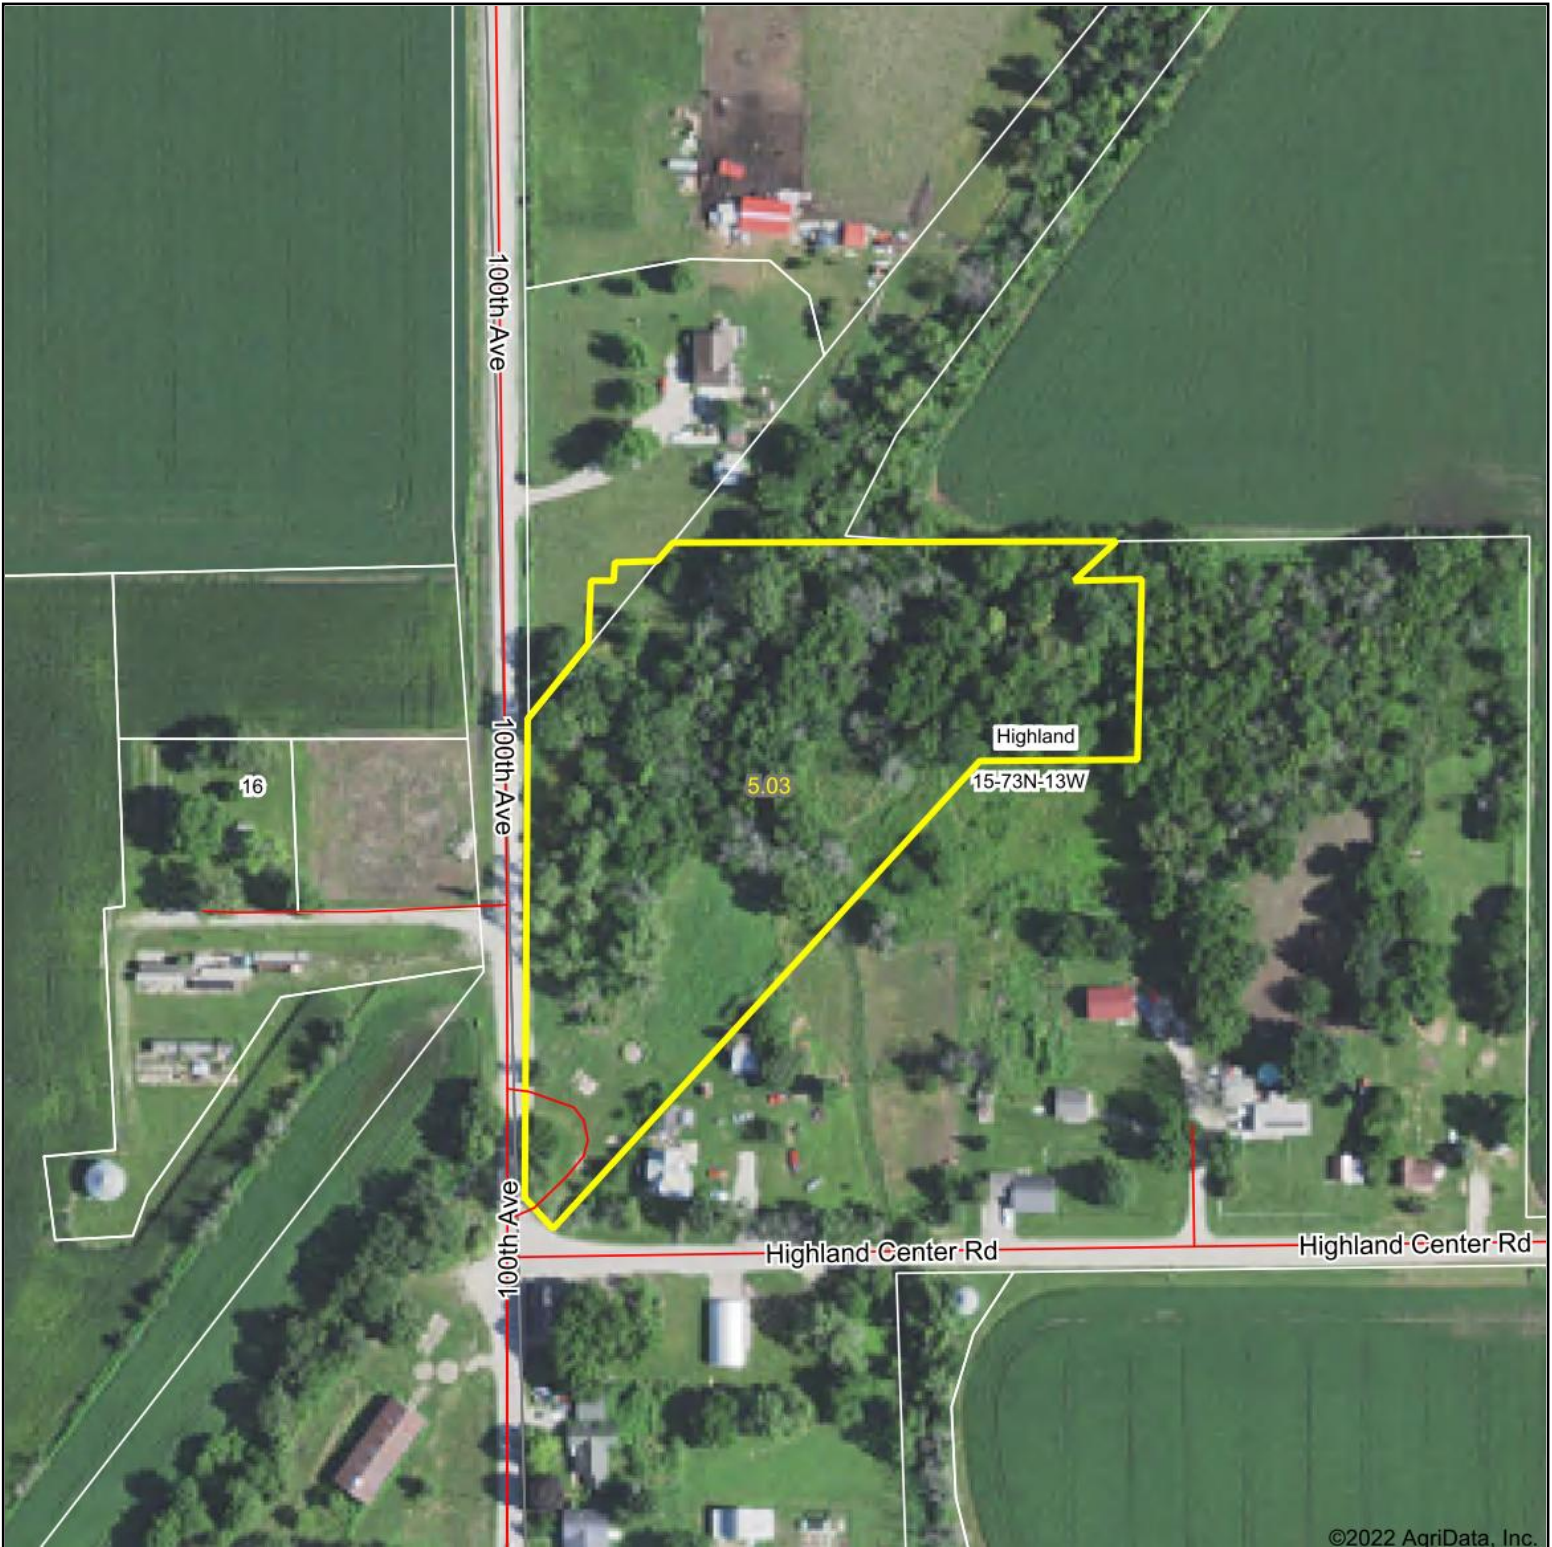

Aerial Map

Map Center: 41° 7' 39.7, -92° 21' 8.64

15-73N-13W
Wapello County
Iowa

5/12/2022

Maps Provided By:

© AgriData, Inc. 2021 www.AgriDataInc.com

Field borders provided by Farm Service Agency as of 5/21/2008.