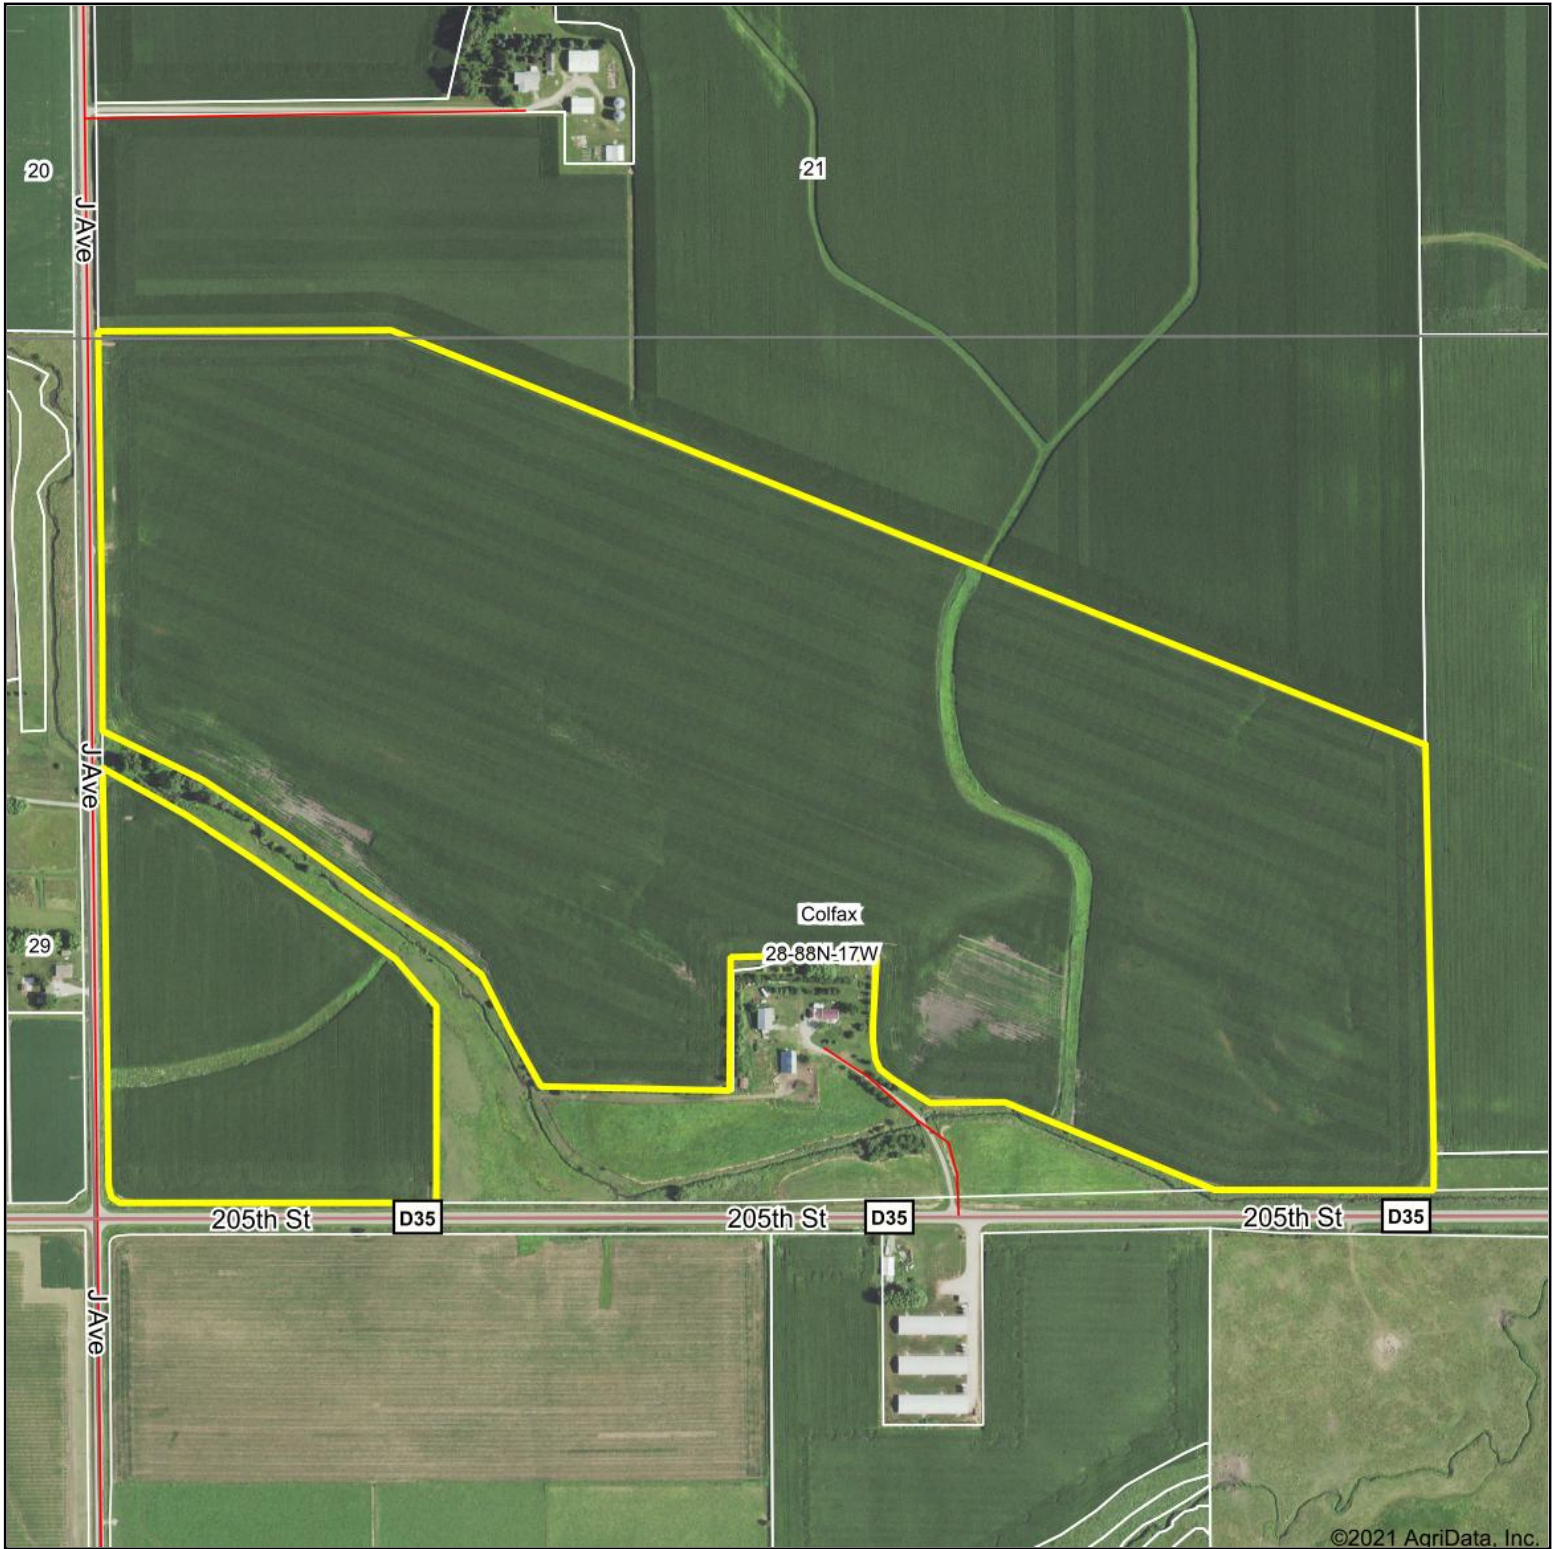

Aerial Map

Map Center: 42° 24' 32.32, -92° 50' 19.66

28-88N-17W
Grundy County
Iowa

9/1/2021

Maps Provided By:

© AgriData, Inc. 2021 www.AgriDataInc.com

Field borders provided by Farm Service Agency as of 5/21/2008.