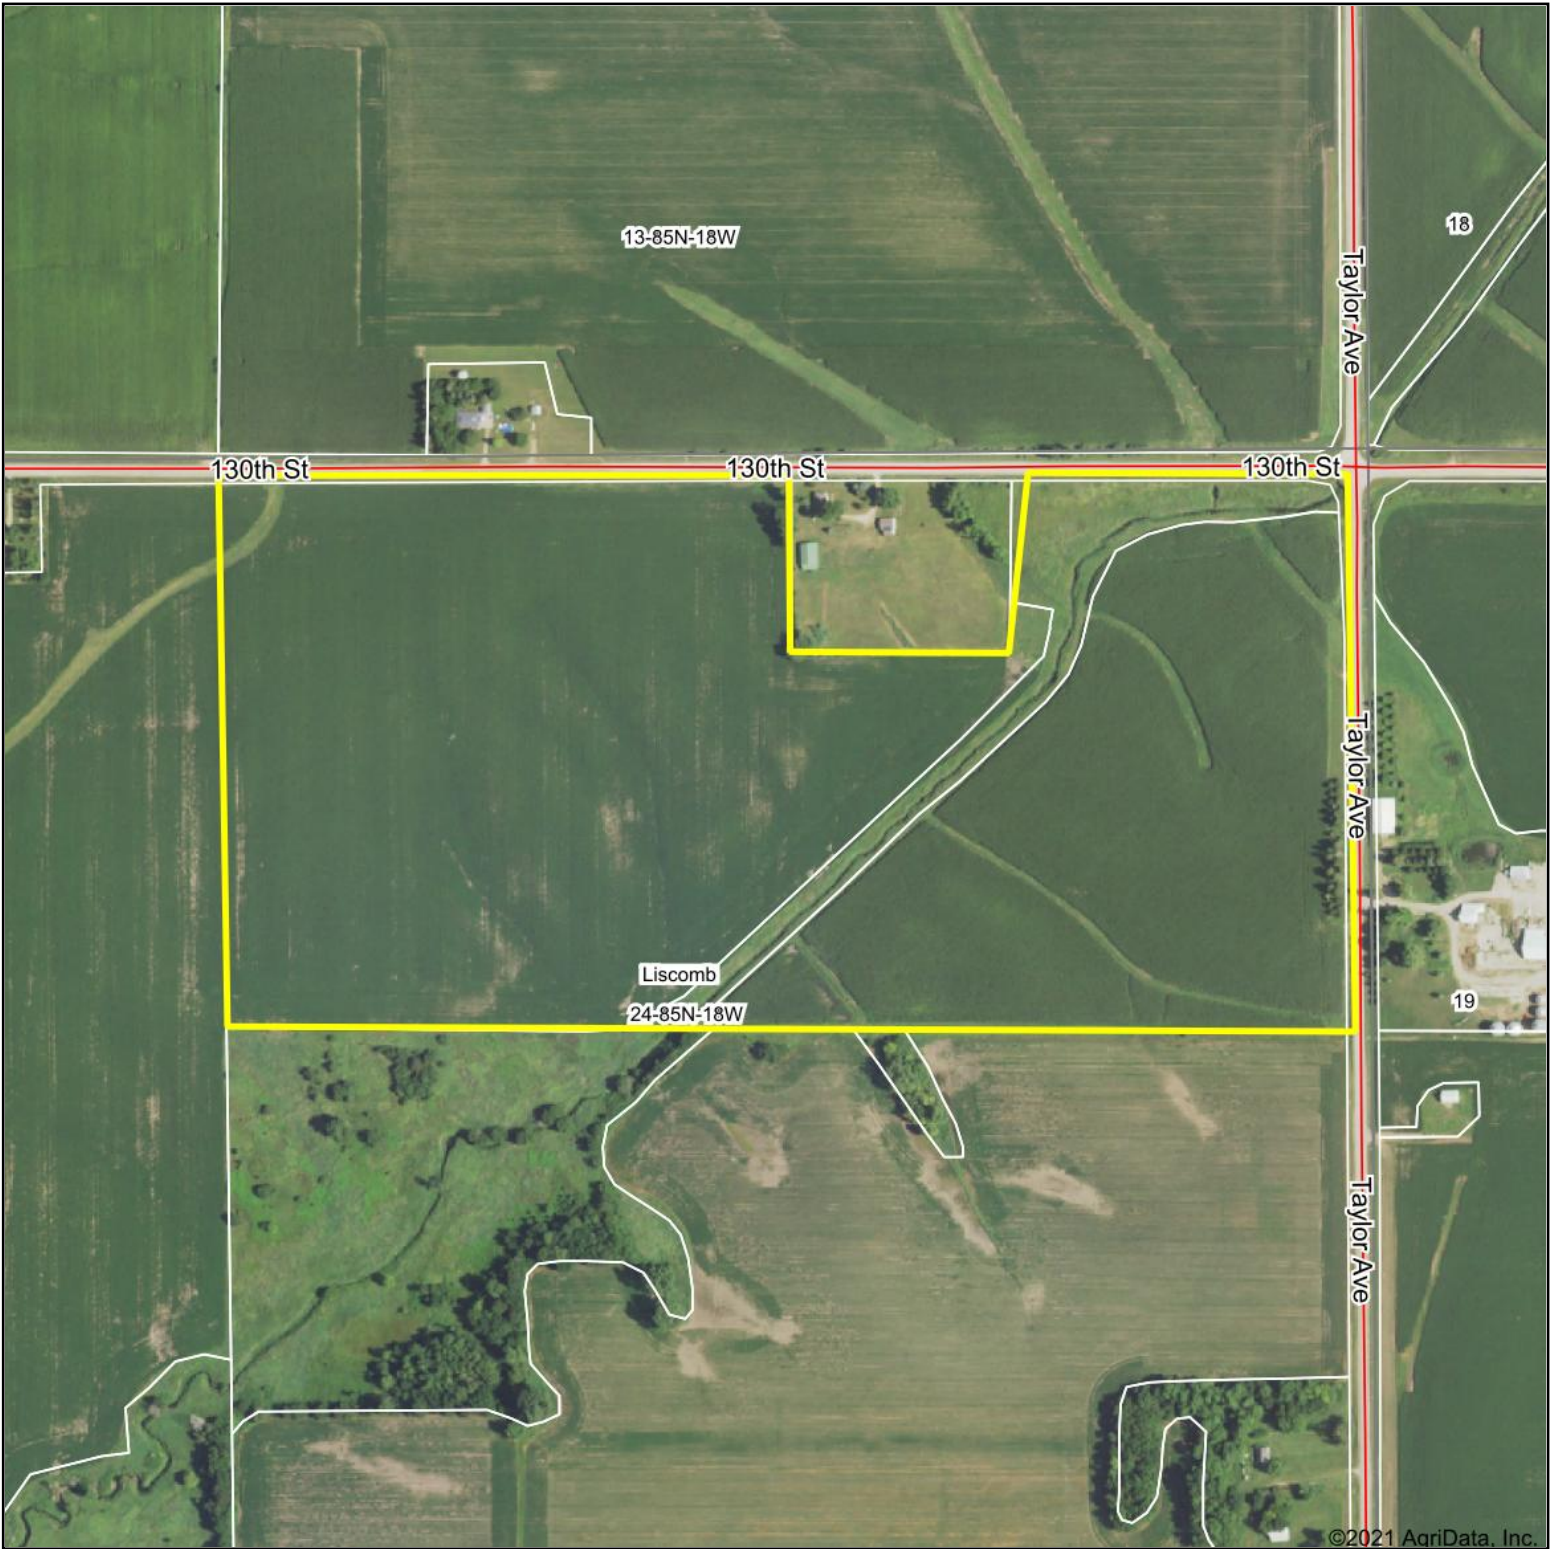

Aerial Map

Map Center: 42° 9' 53.02, -92° 53' 22.69

24-85N-18W
Marshall County
Iowa

7/6/2021

Maps Provided By:

© AgriData, Inc. 2021 www.AgriDataInc.com

Field borders provided by Farm Service Agency as of 5/21/2008.