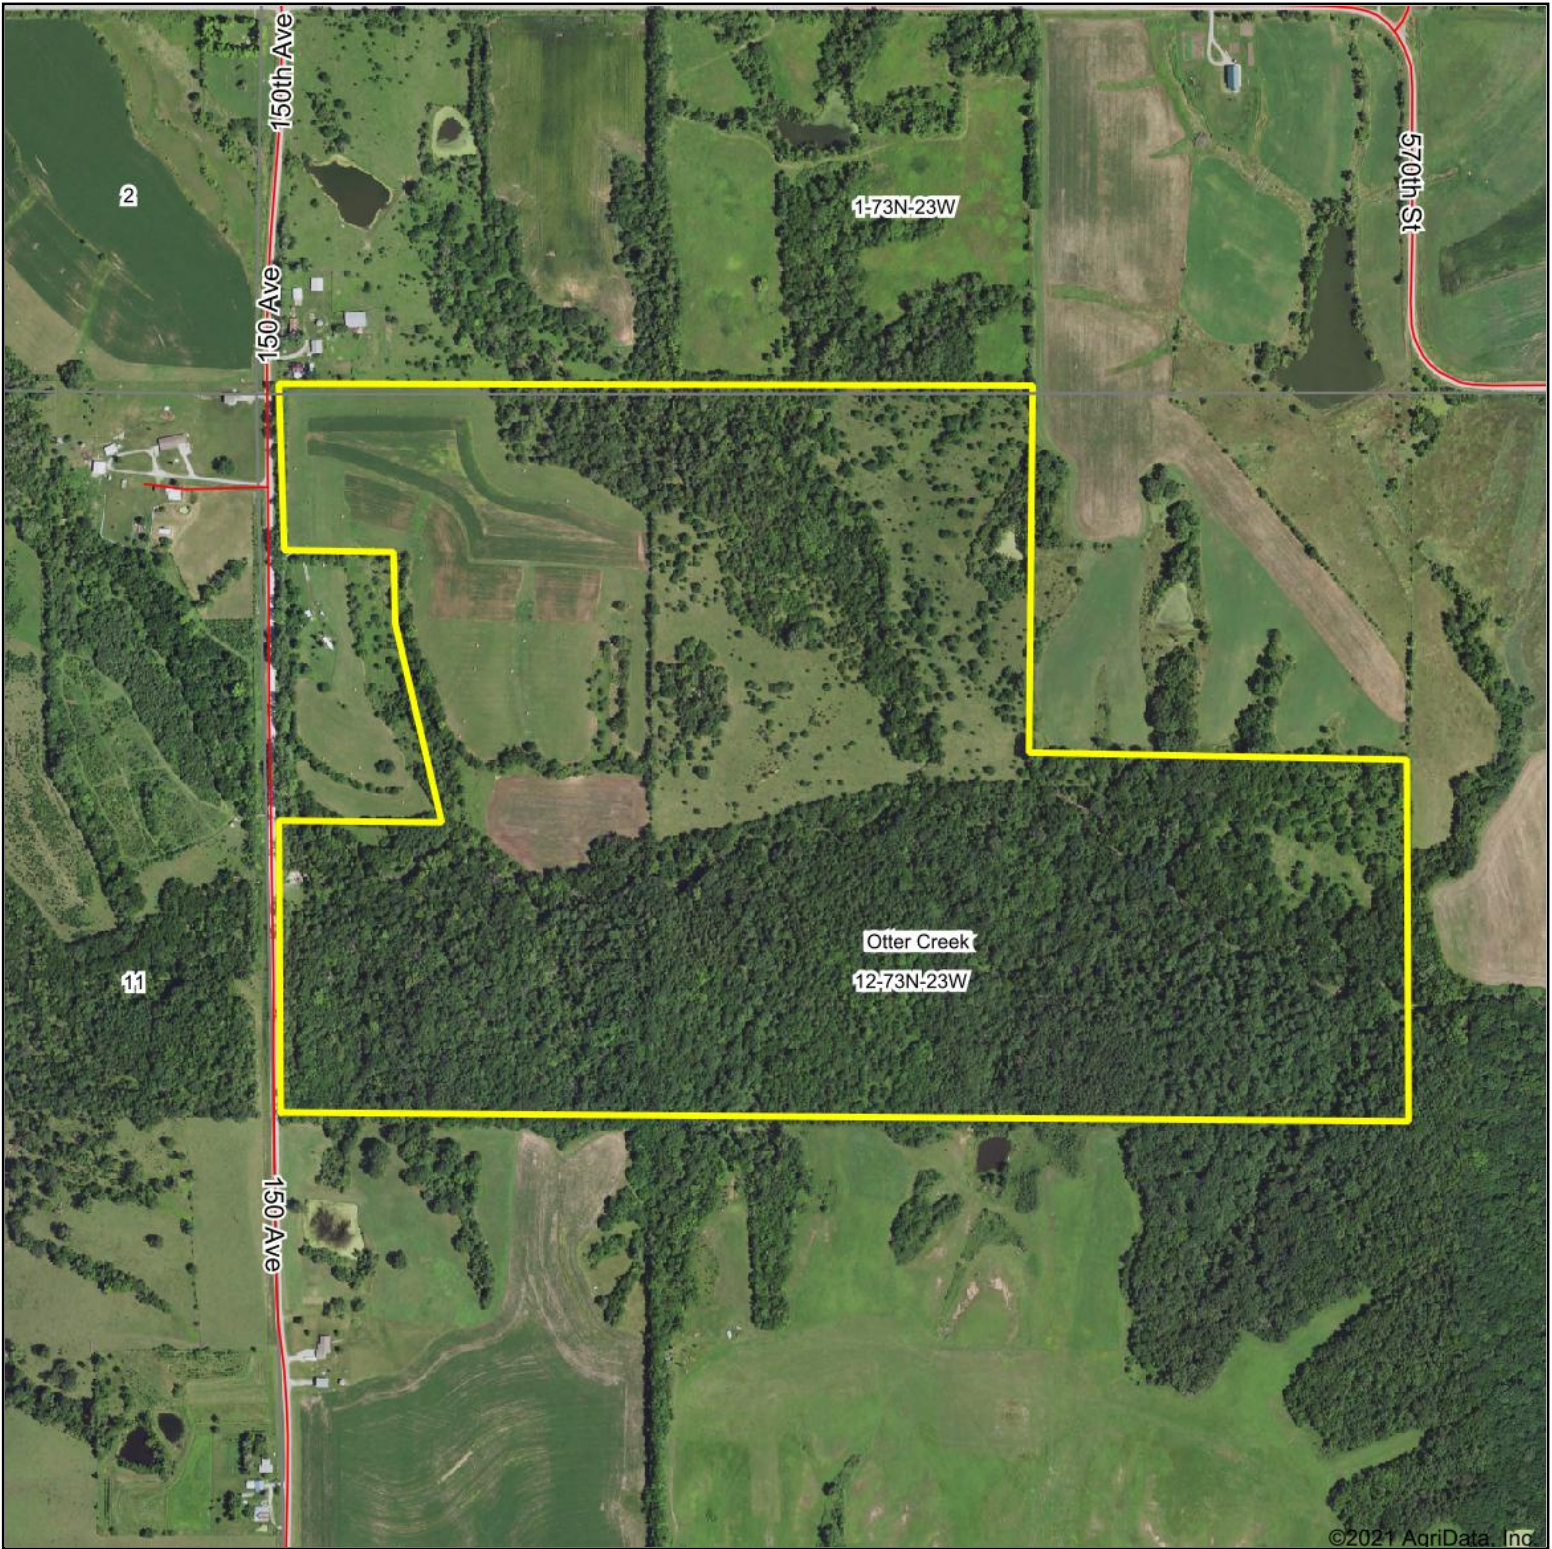

Aerial Map

©2021 AgriData, Inc.

Map Center: 41° 8' 30.99, -93° 27' 17.54

12-73N-23W
Lucas County
Iowa

6/23/2021

Maps Provided By:
 **surety**[®]
CUSTOMIZED ONLINE MAPPING
© AgriData, Inc. 2021 www.AgriDataInc.com