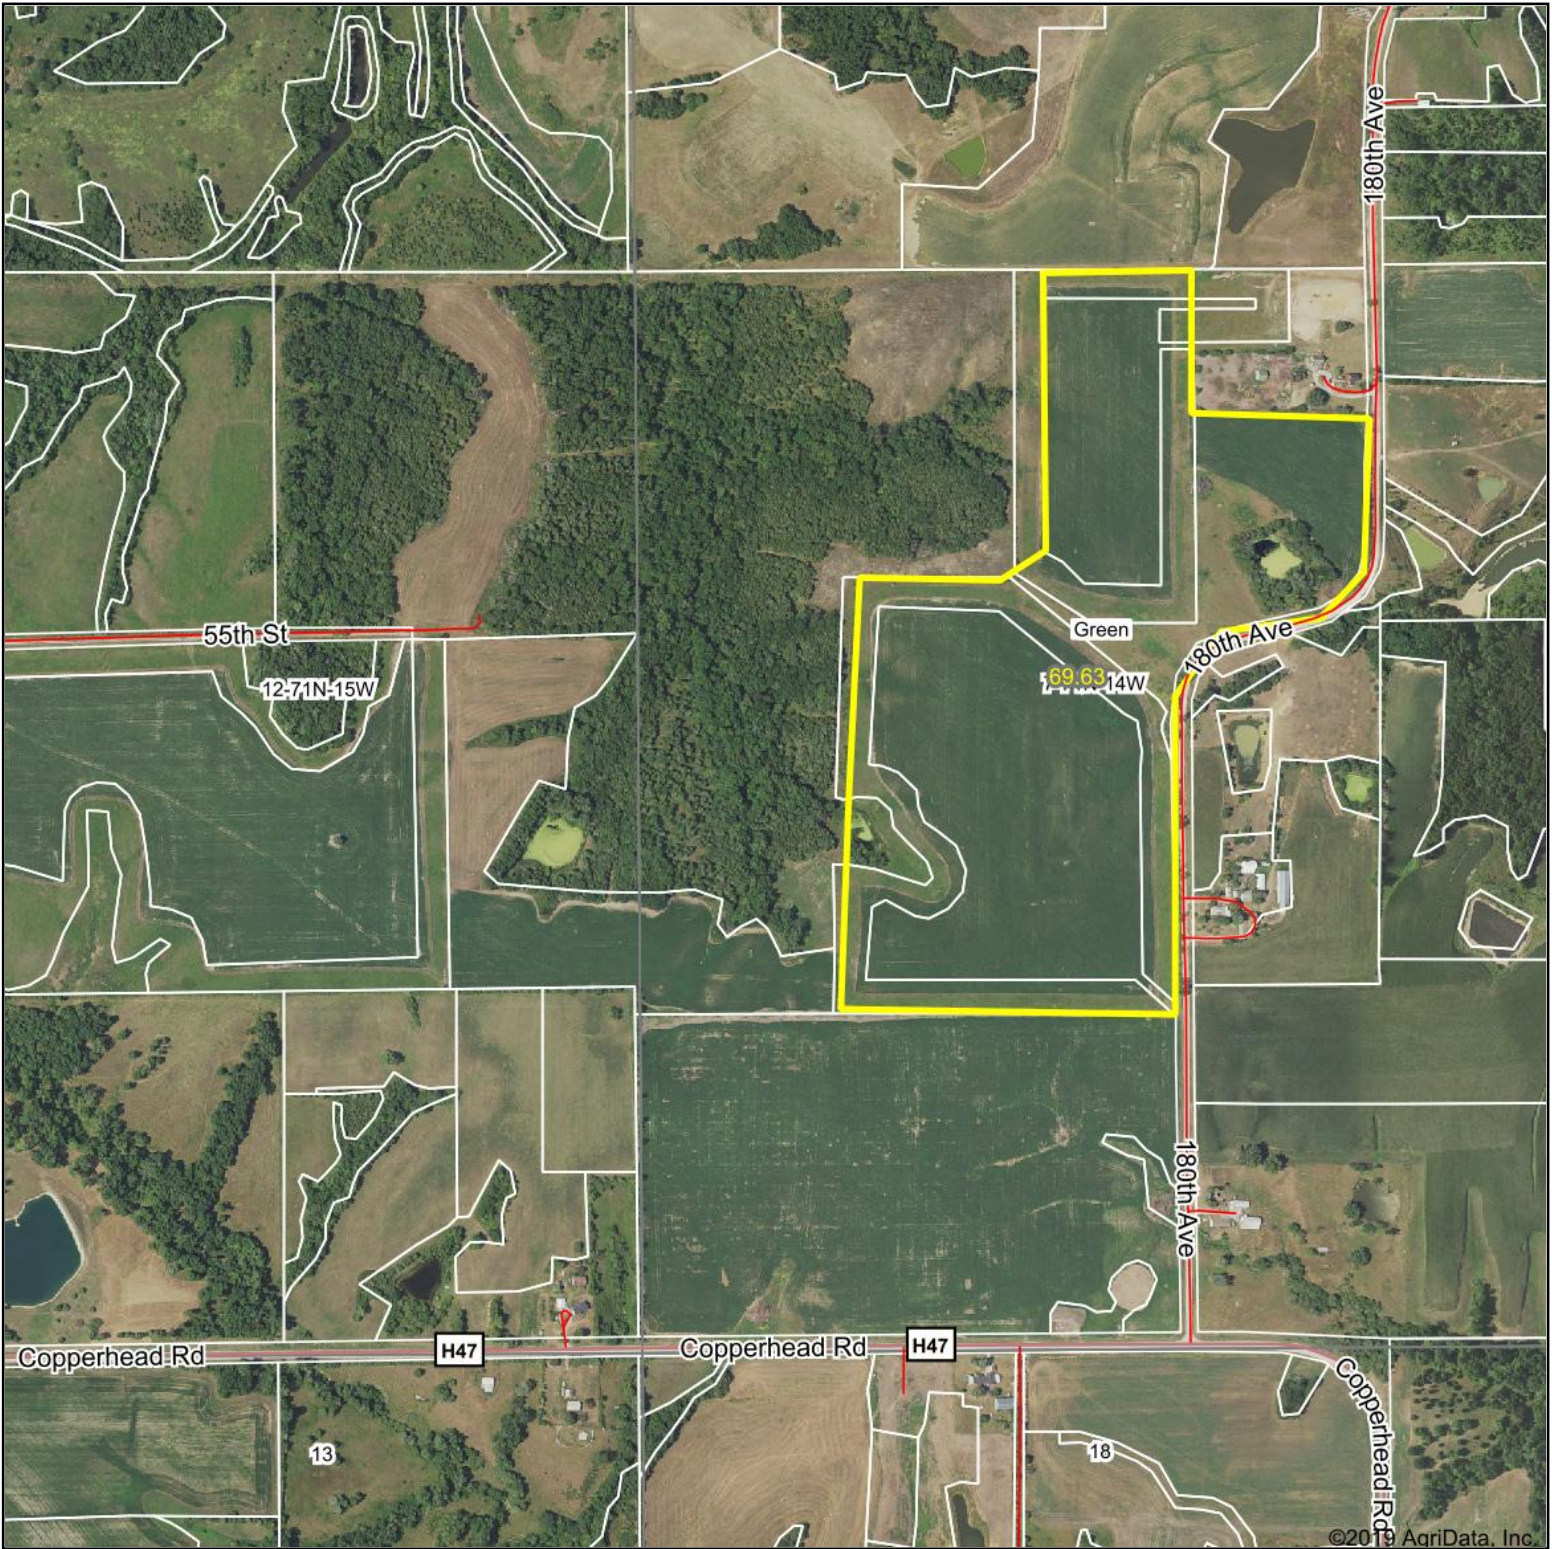

Aerial Map

Map Center: 40° 57' 46.44, -92° 31' 21.63

7-71N-14W
Wapello County
Iowa

8/7/2019

Maps Provided By:
 **surety**
CUSTOMIZED ONLINE MAPPING
© AgriData, Inc. 2019 www.AgriDataInc.com

Field borders provided by Farm Service Agency as of 5/21/2008.