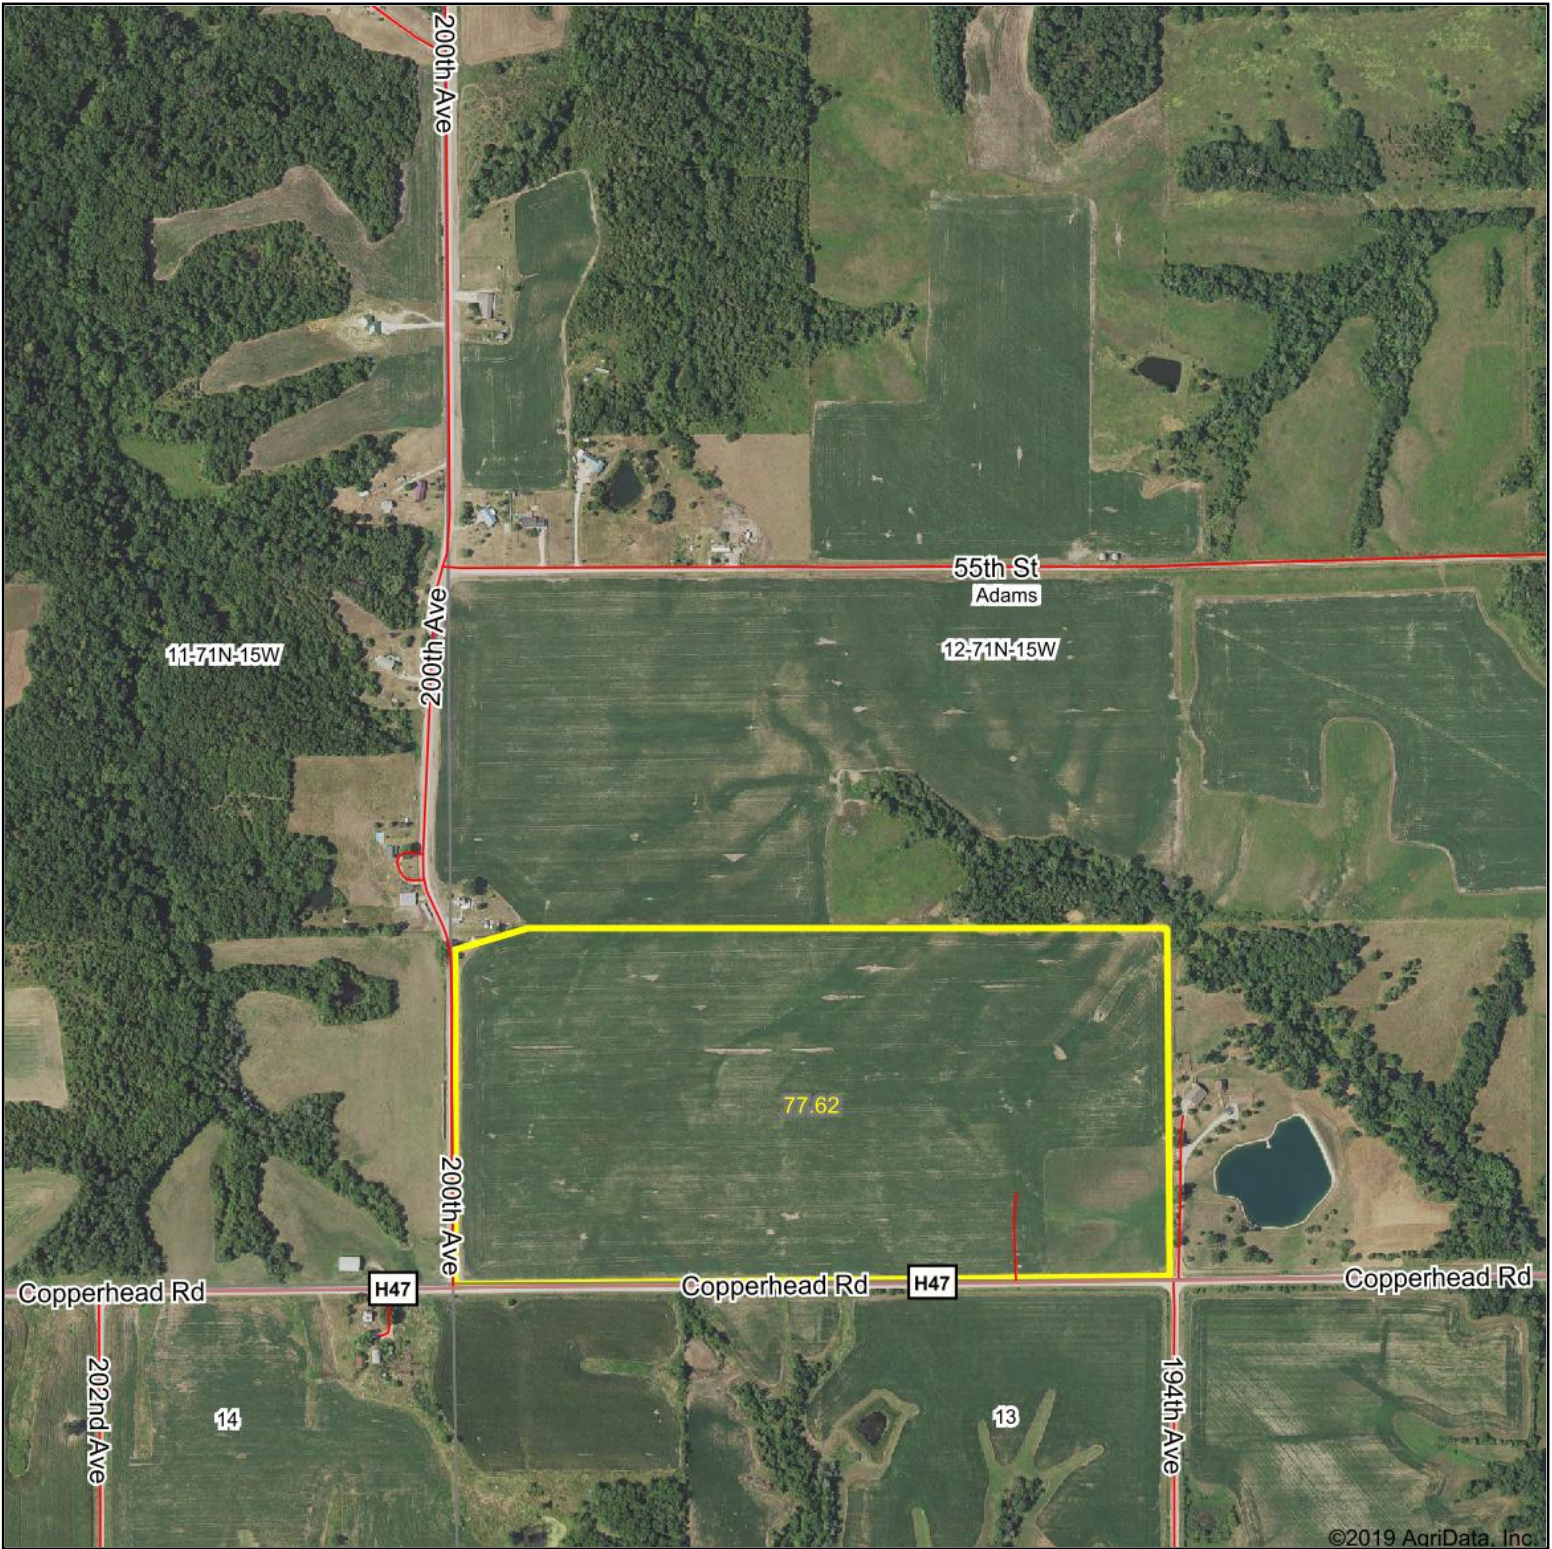

# Aerial Map

Map Center: 40° 57' 43.84, -92° 32' 21.63

**12-71N-15W**  
**Wapello County**  
**Iowa**

8/7/2019

Maps Provided By:

© AgriData, Inc. 2019

www.AgriDataInc.com