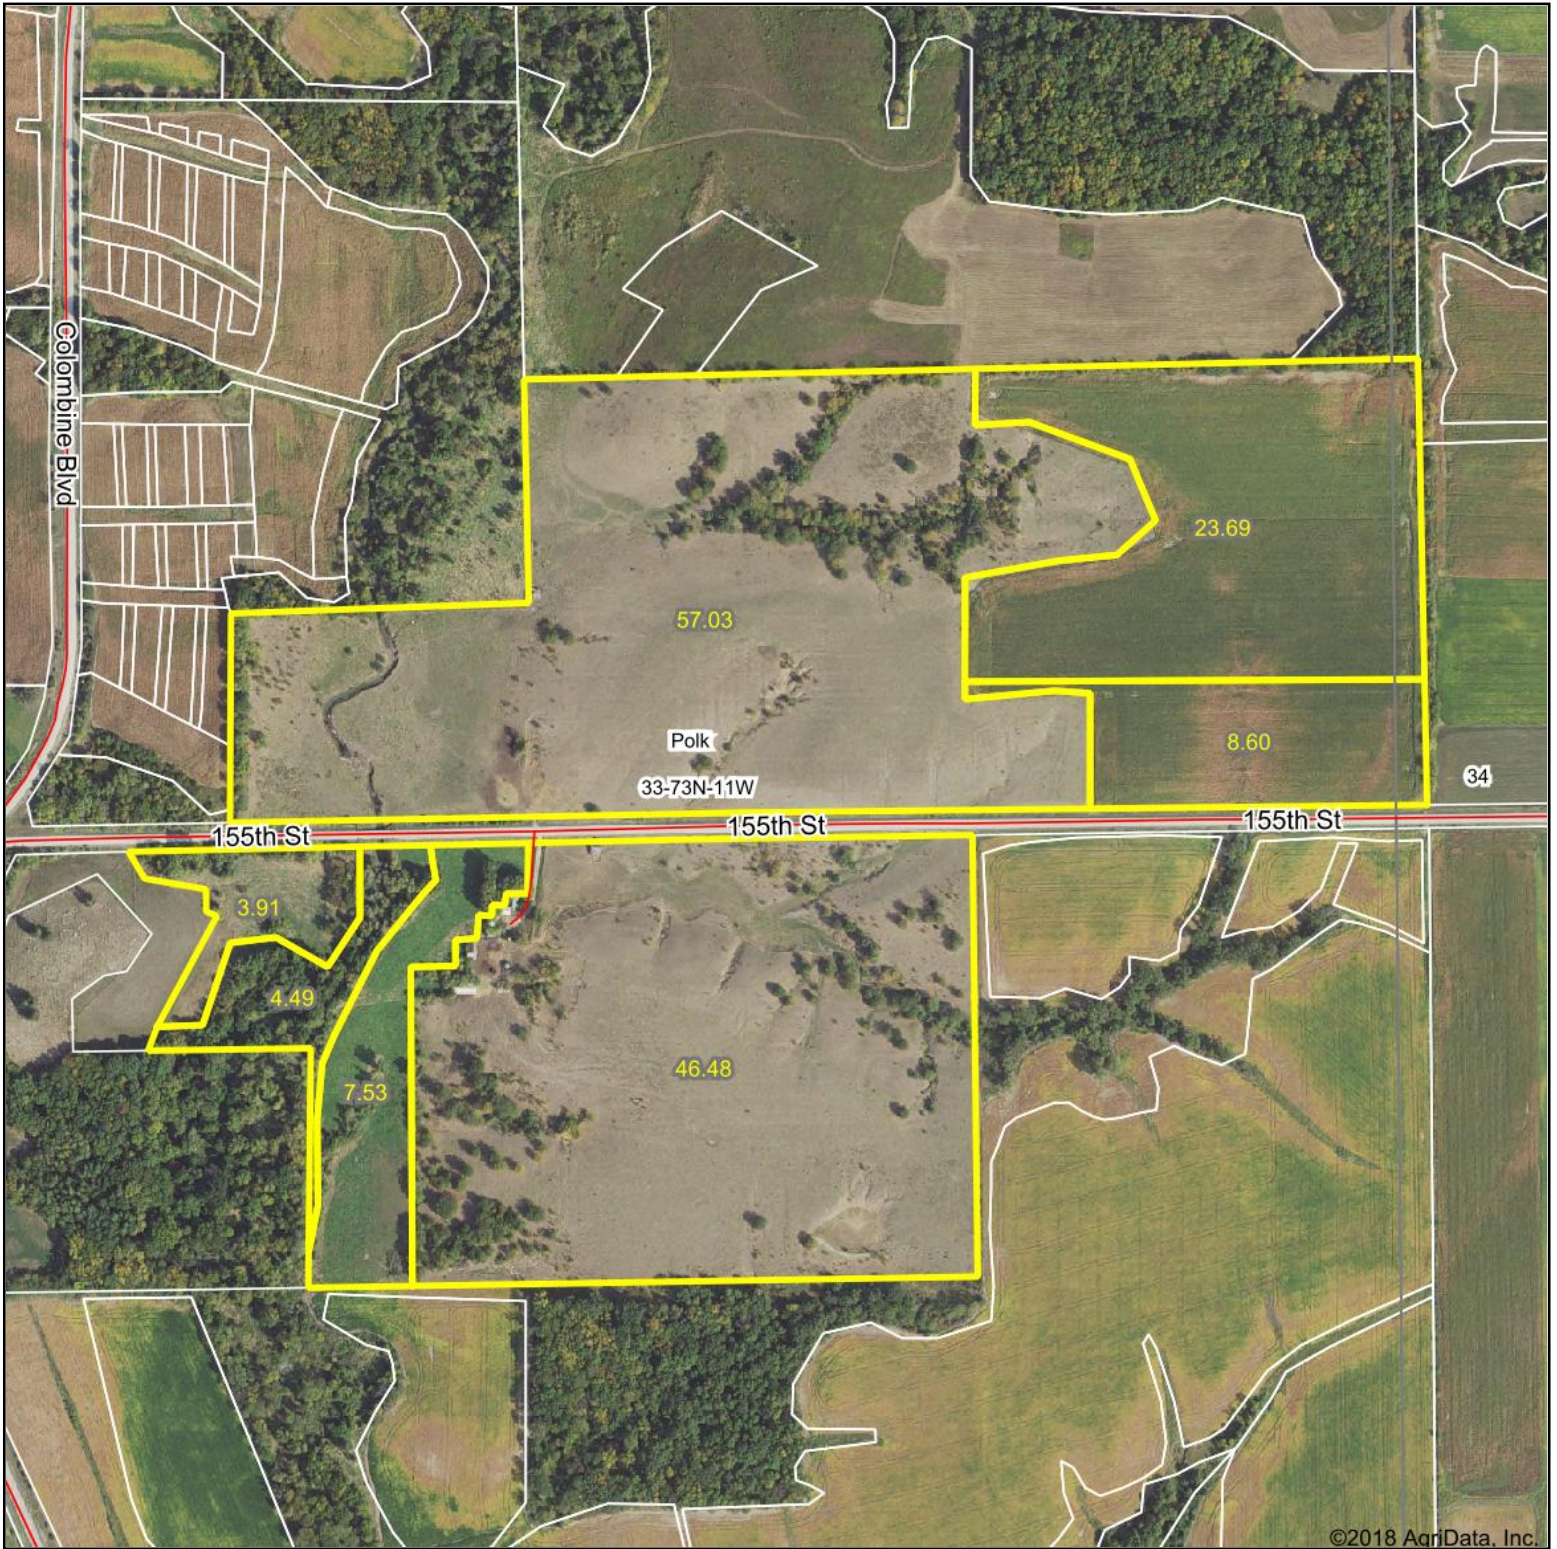

# Aerial Map

map center: 41° 5' 2.29, -92° 7' 40.13

**33-73N-11W**  
**Jefferson County**  
**Iowa**

9/18/2018

Maps Provided By:  
  
CUSTOMIZED ONLINE MAPPING  
© AgriData, Inc. 2018 www.AgriDataInc.com